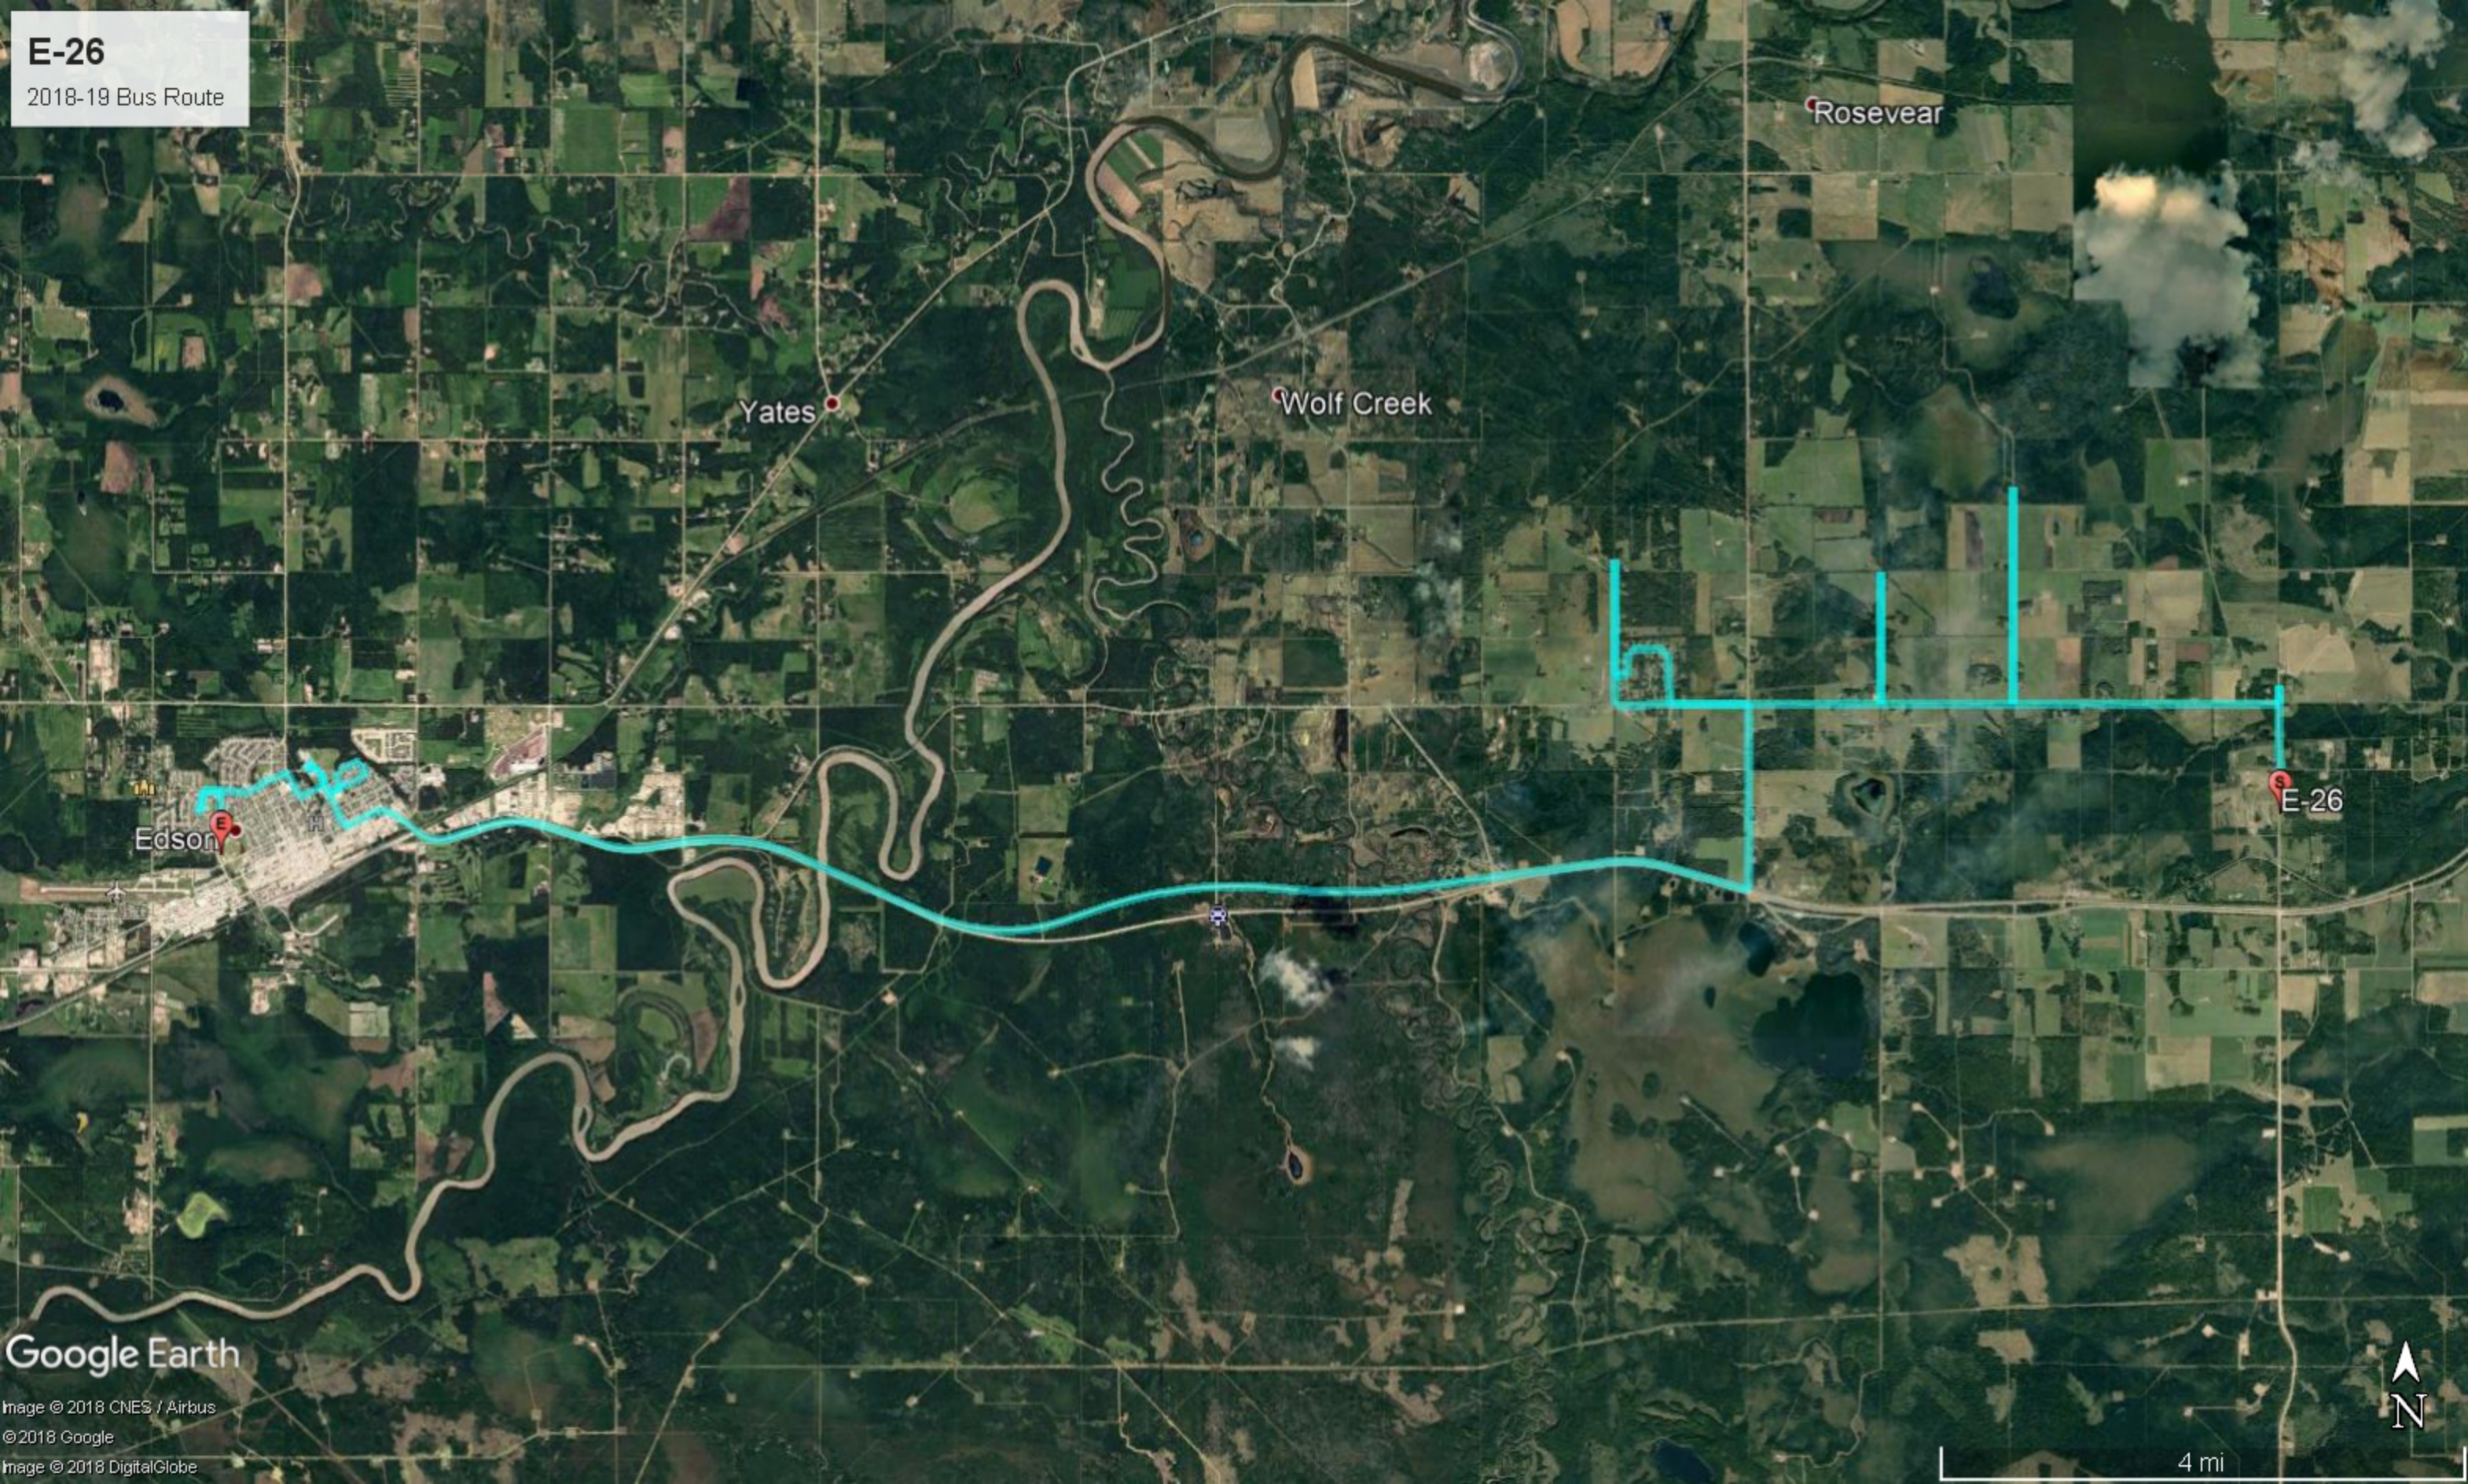

E-26
2018-19 Bus Route

Rosevear

Yates

Wolf Creek

Edson

E-26

Google Earth

Image © 2018 CNES / Airbus

©2018 Google

Image © 2018 DigitalGlobe

4 mi