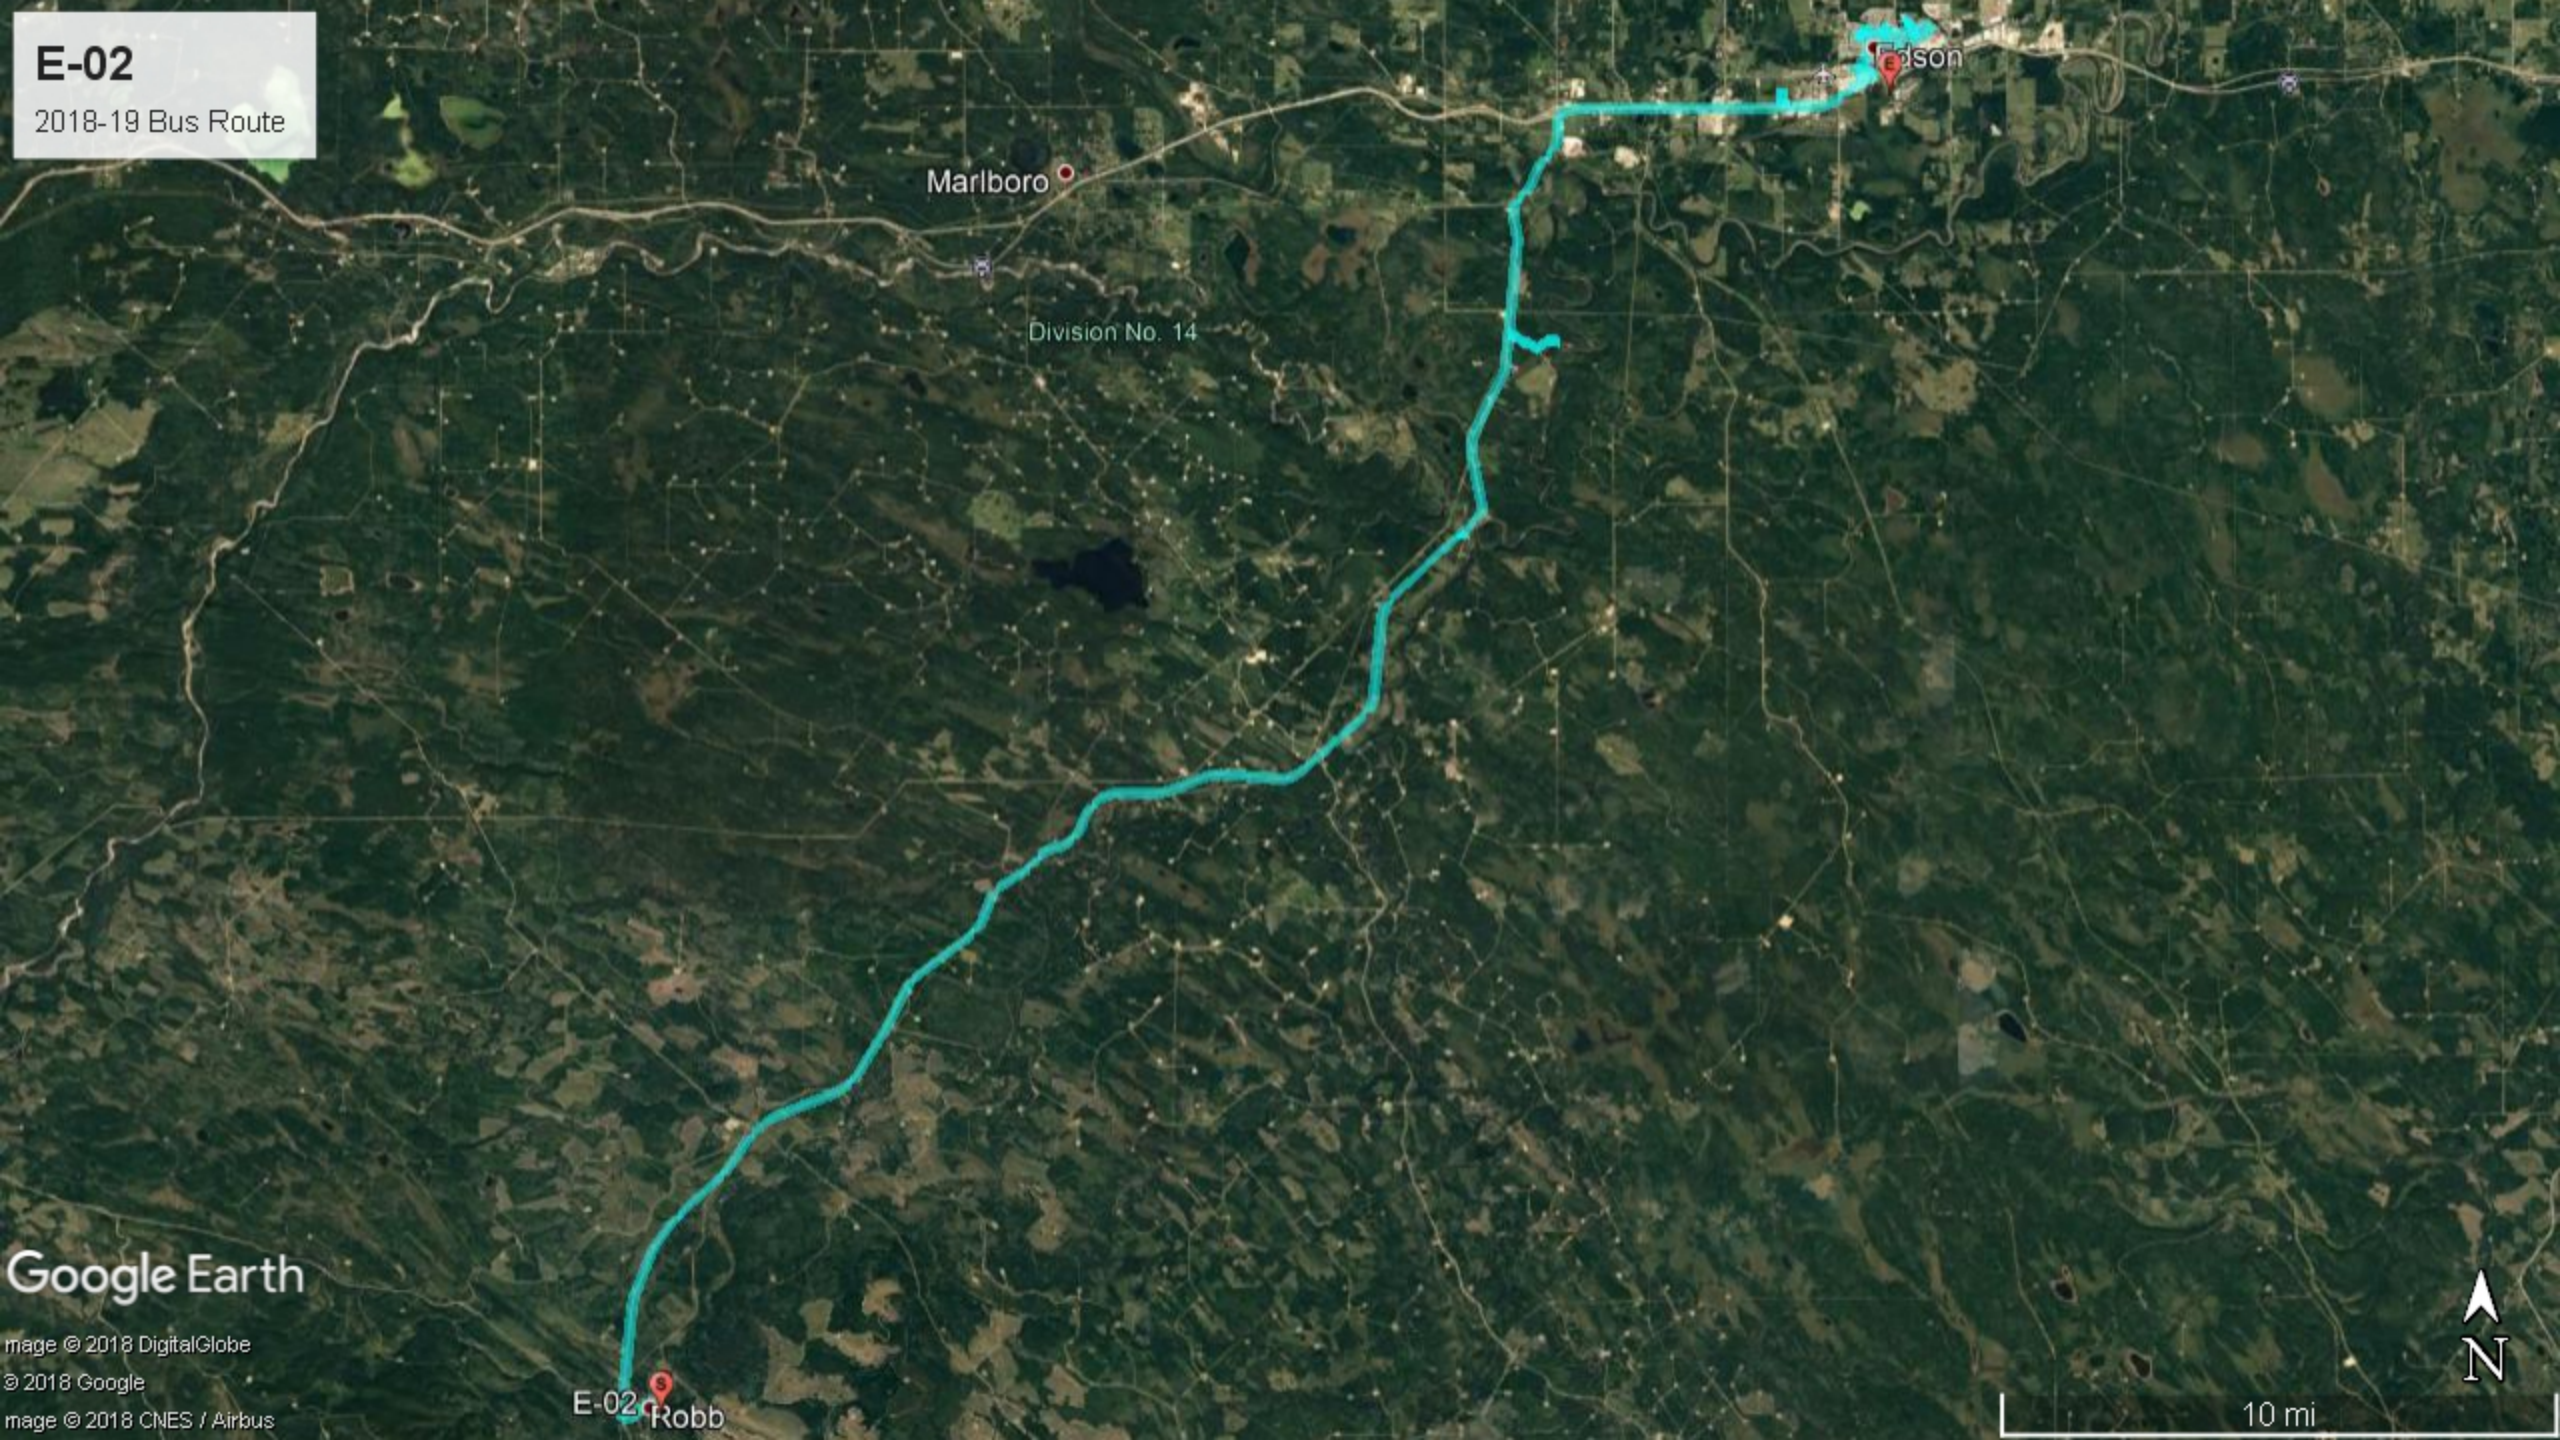

# E-02

2018-19 Bus Route

Marlboro

Division No. 14

Edson

E-02 Robb

Google Earth

Image © 2018 DigitalGlobe  
© 2018 Google  
Image © 2018 CNES / Airbus

10 mi