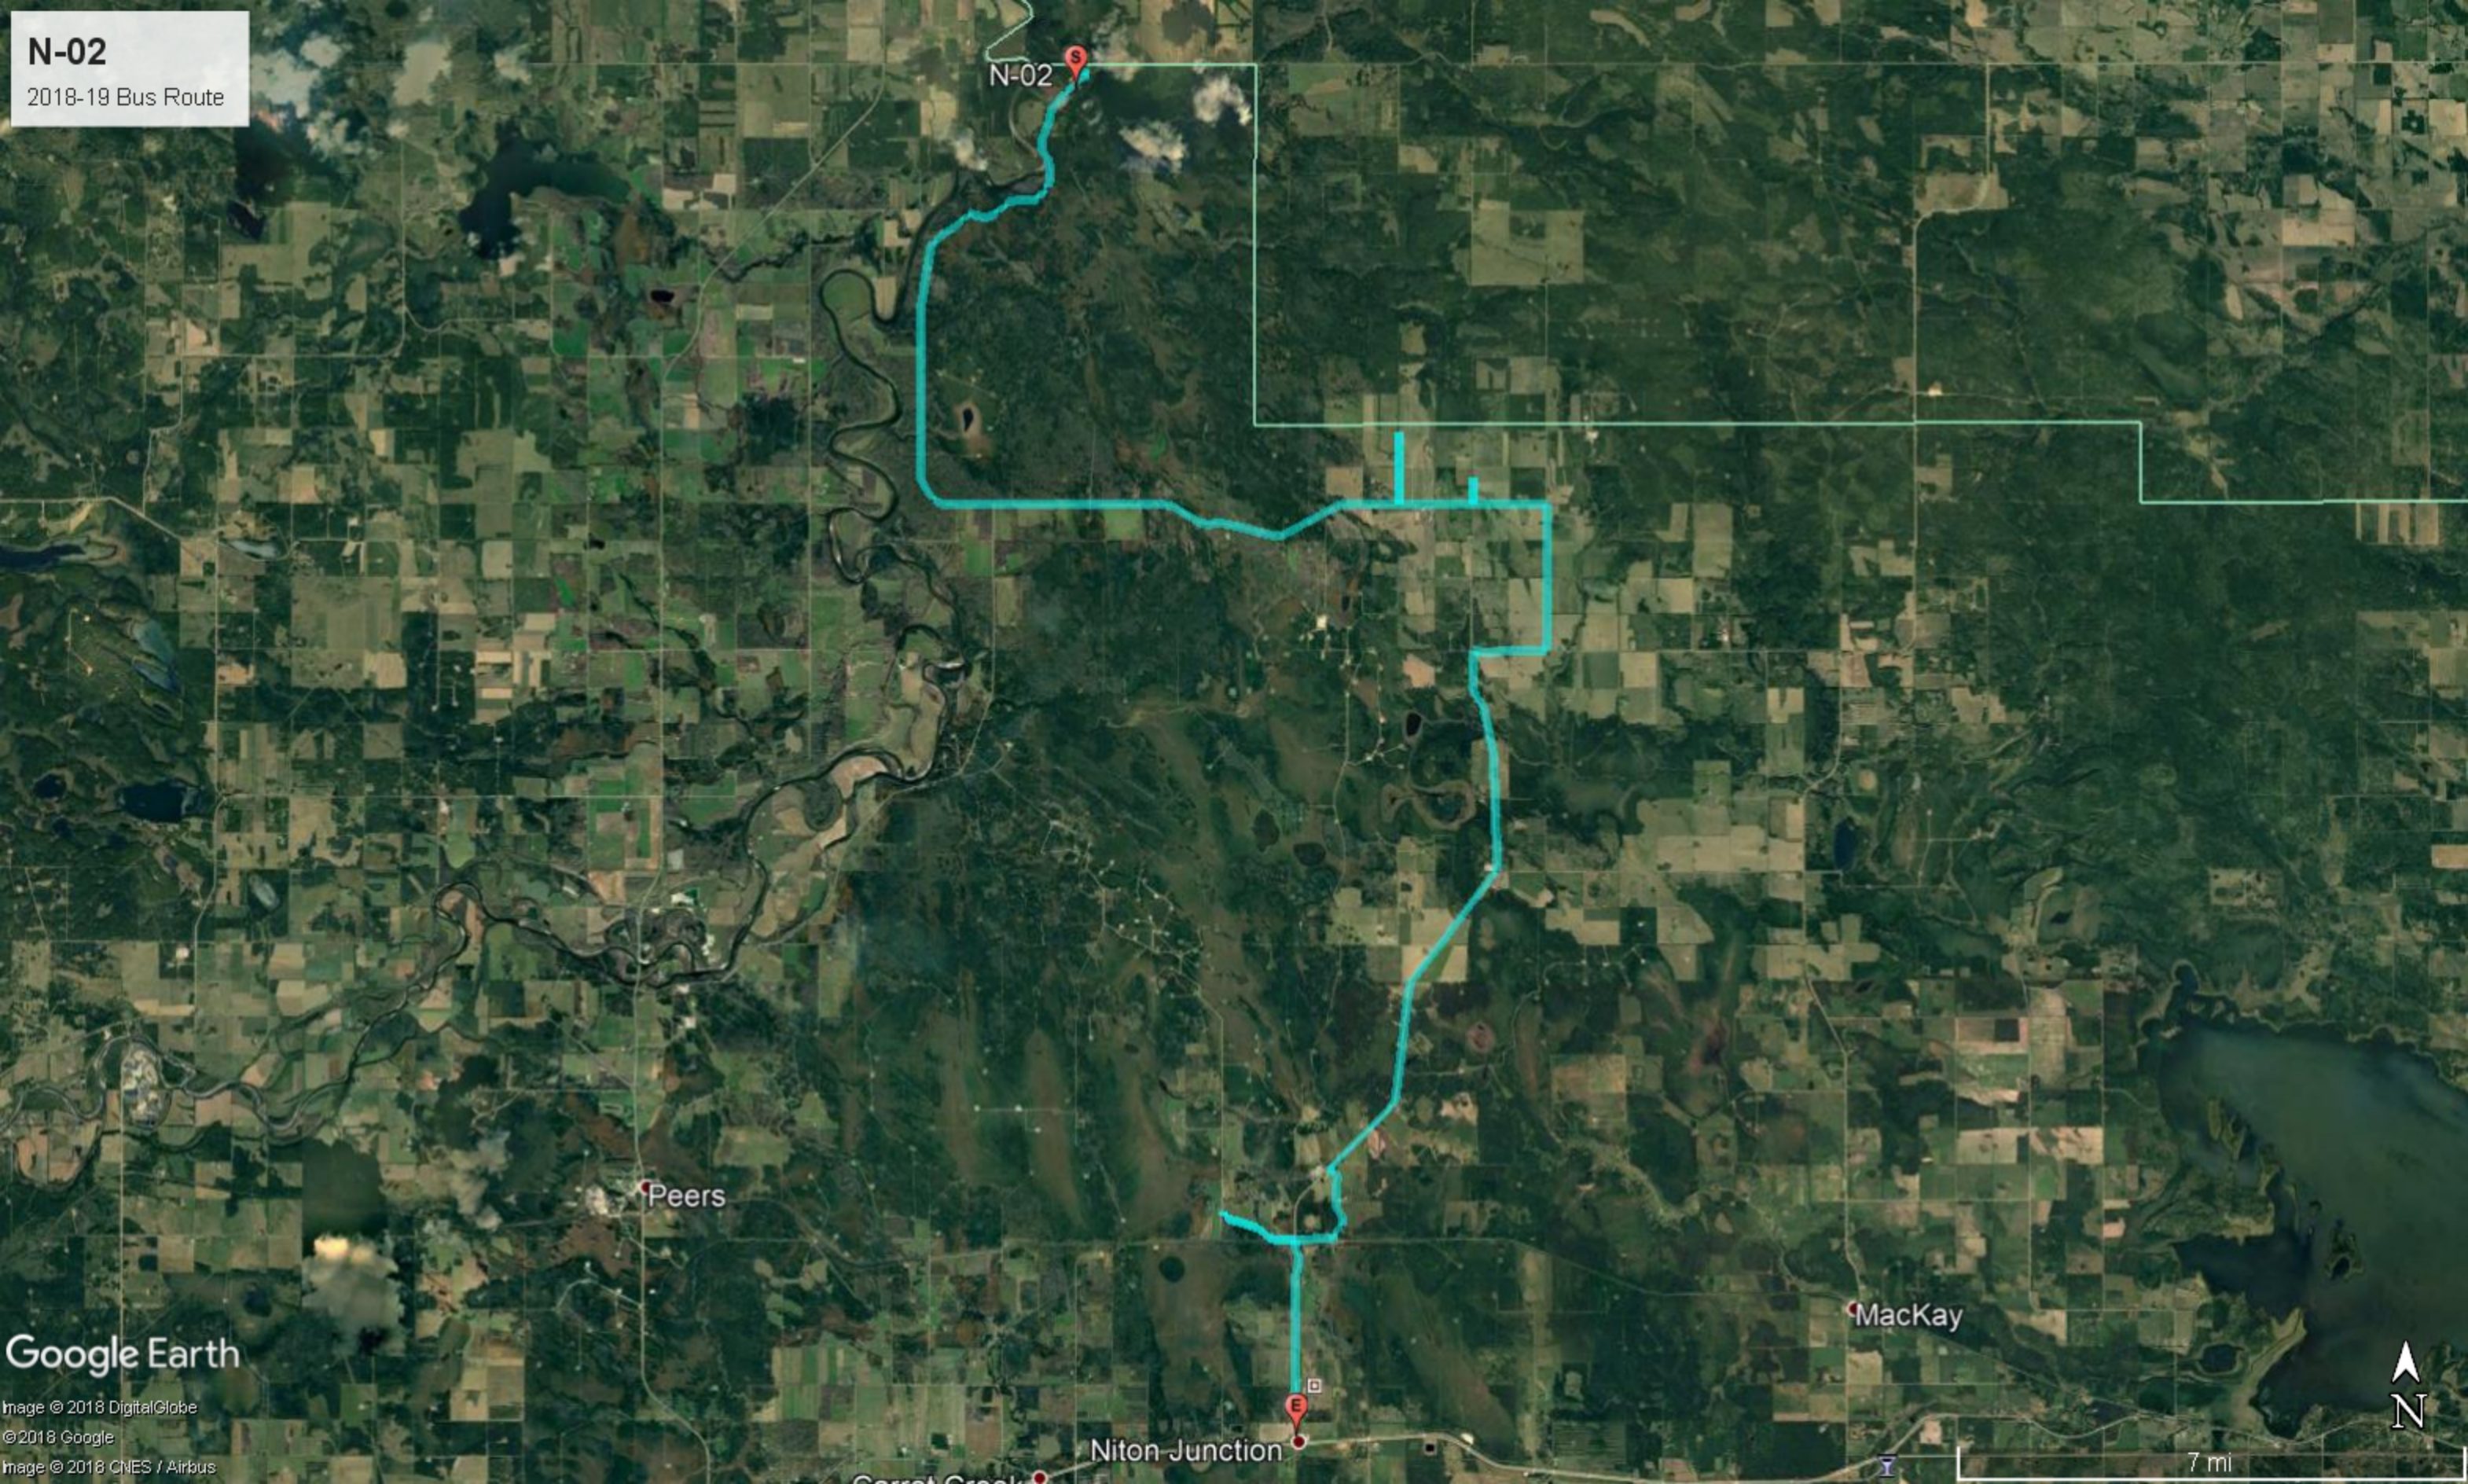

N-02

2018-19 Bus Route

N-02

Peers

MacKay

Niton Junction

Google Earth

Image © 2018 DigitalGlobe

©2018 Google

Image © 2018 CNES / Airbus

7 mi