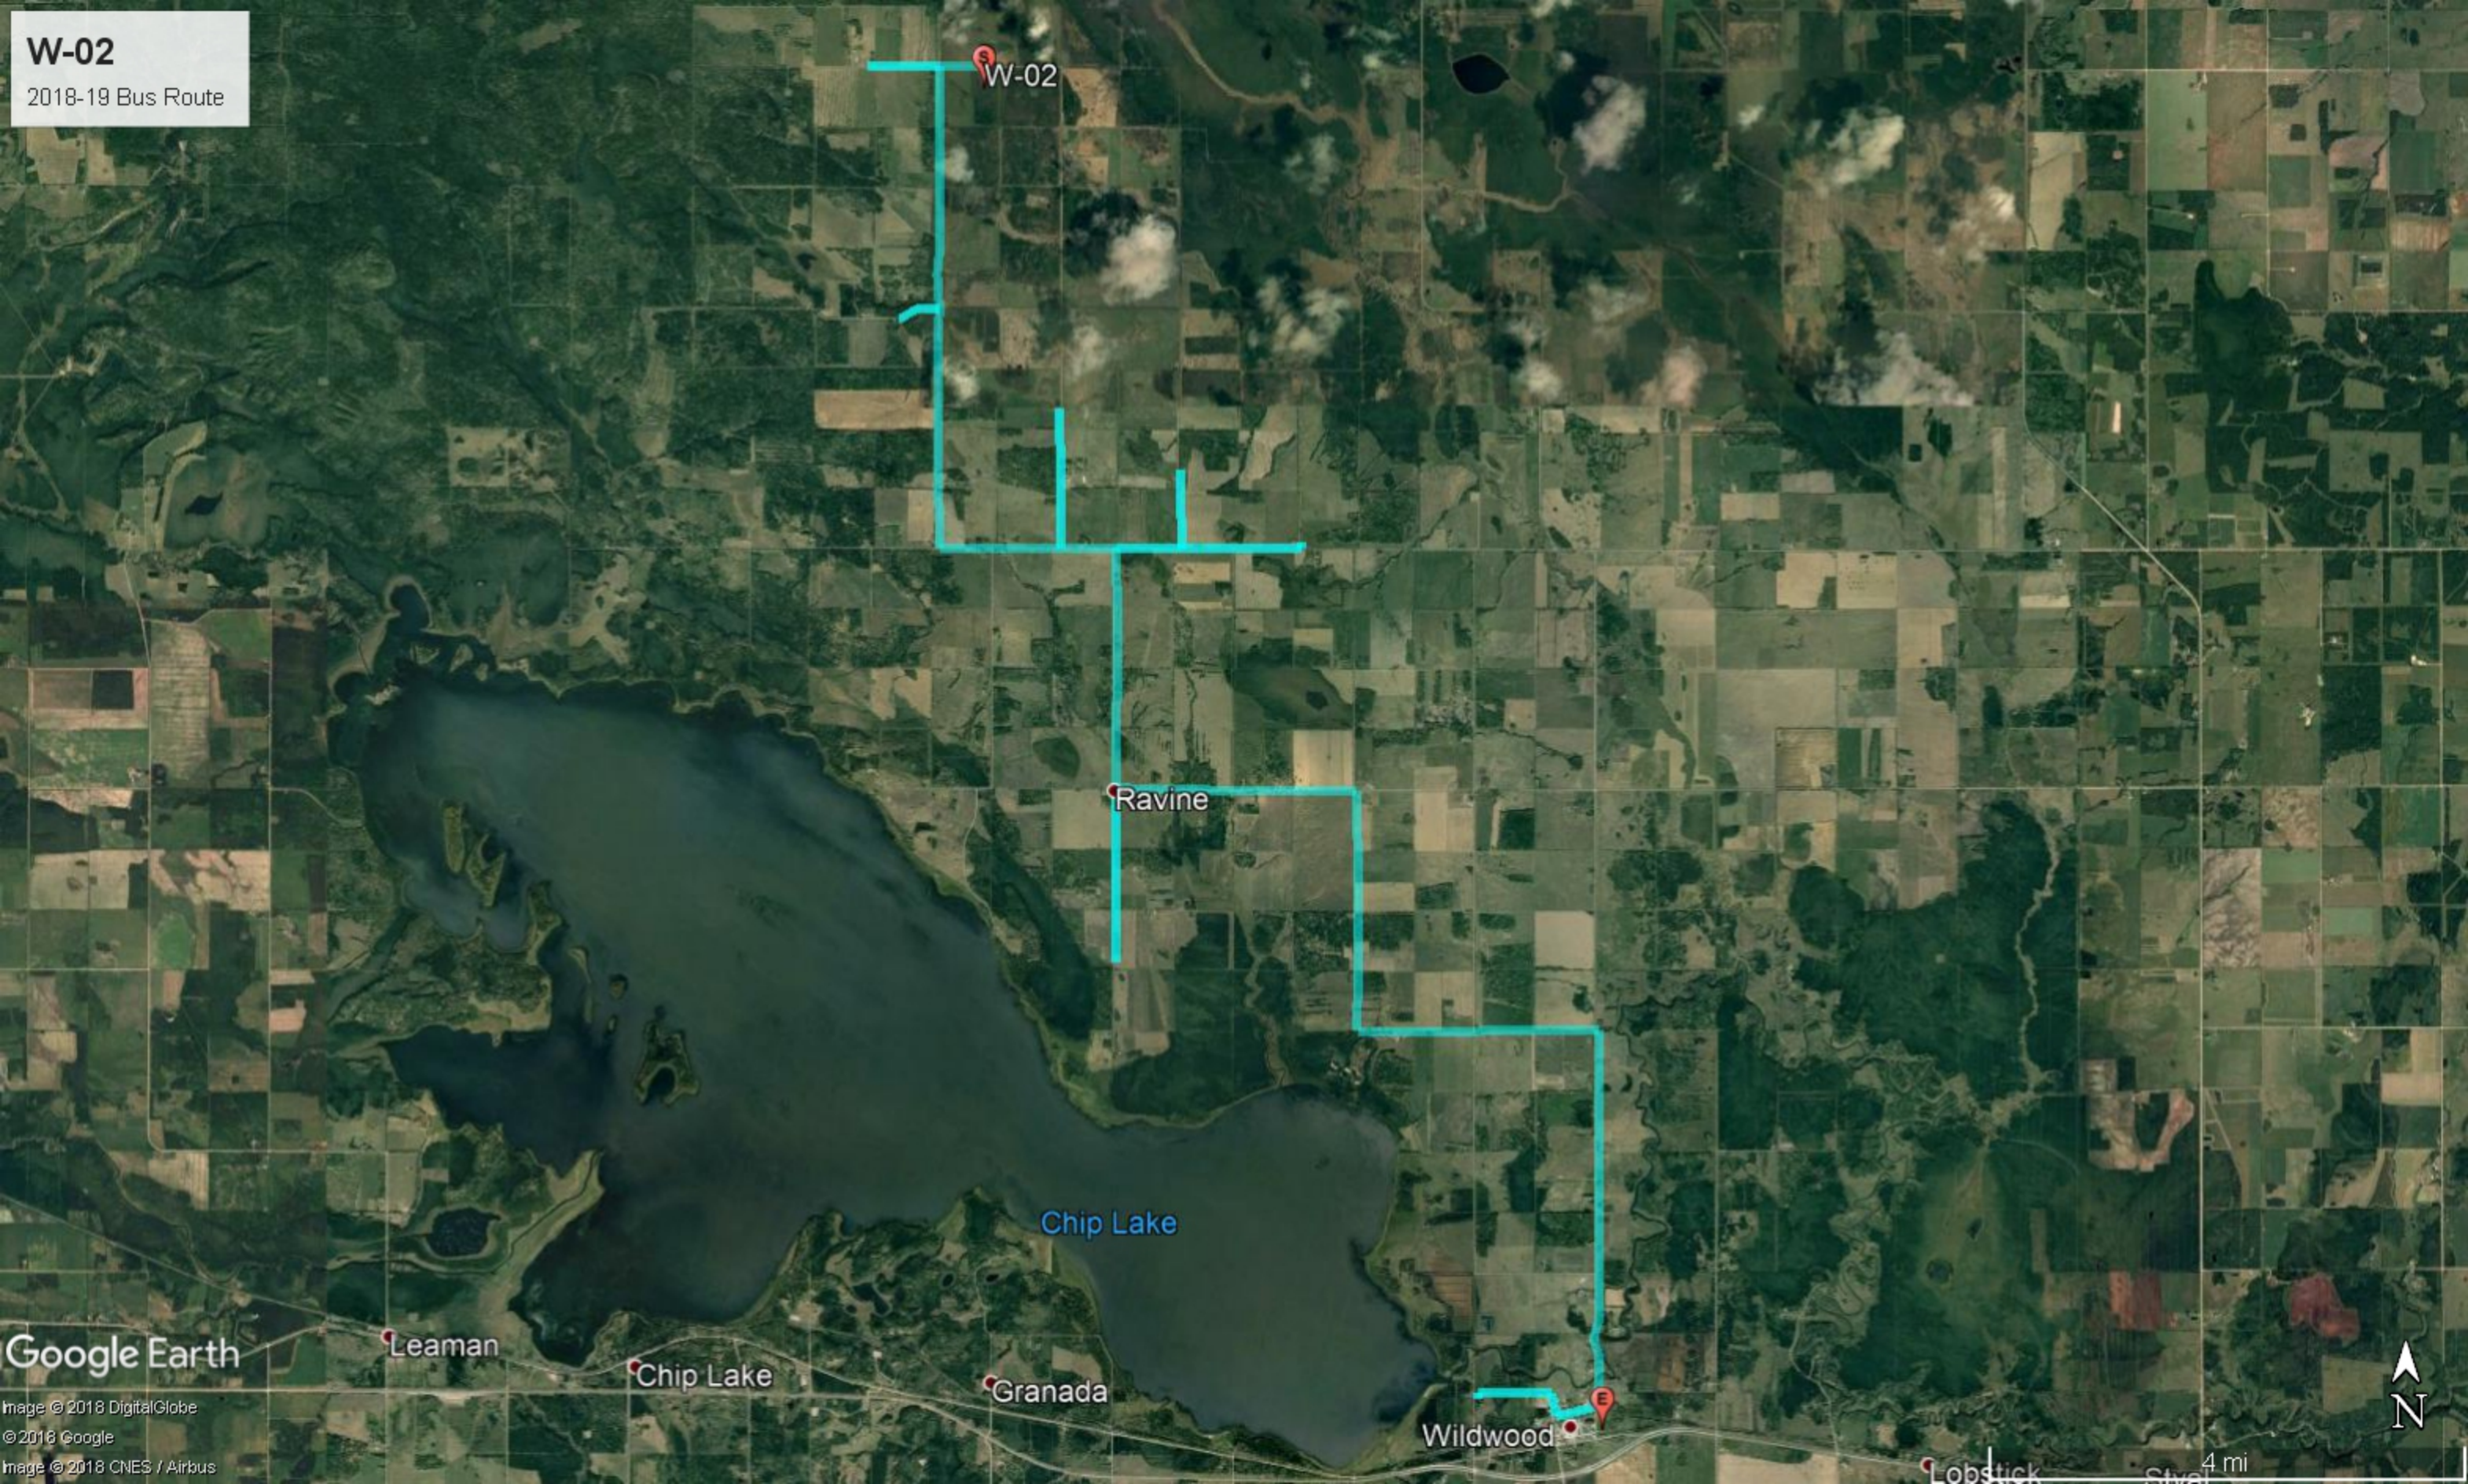

W-02

2018-19 Bus Route

W-02

Ravine

Chip Lake

Leaman

Chip Lake

Granada

Wildwood

Lobstick

4 mi

Google Earth

Image © 2018 DigitalGlobe
© 2018 Google
Image © 2018 CNES / Airbus