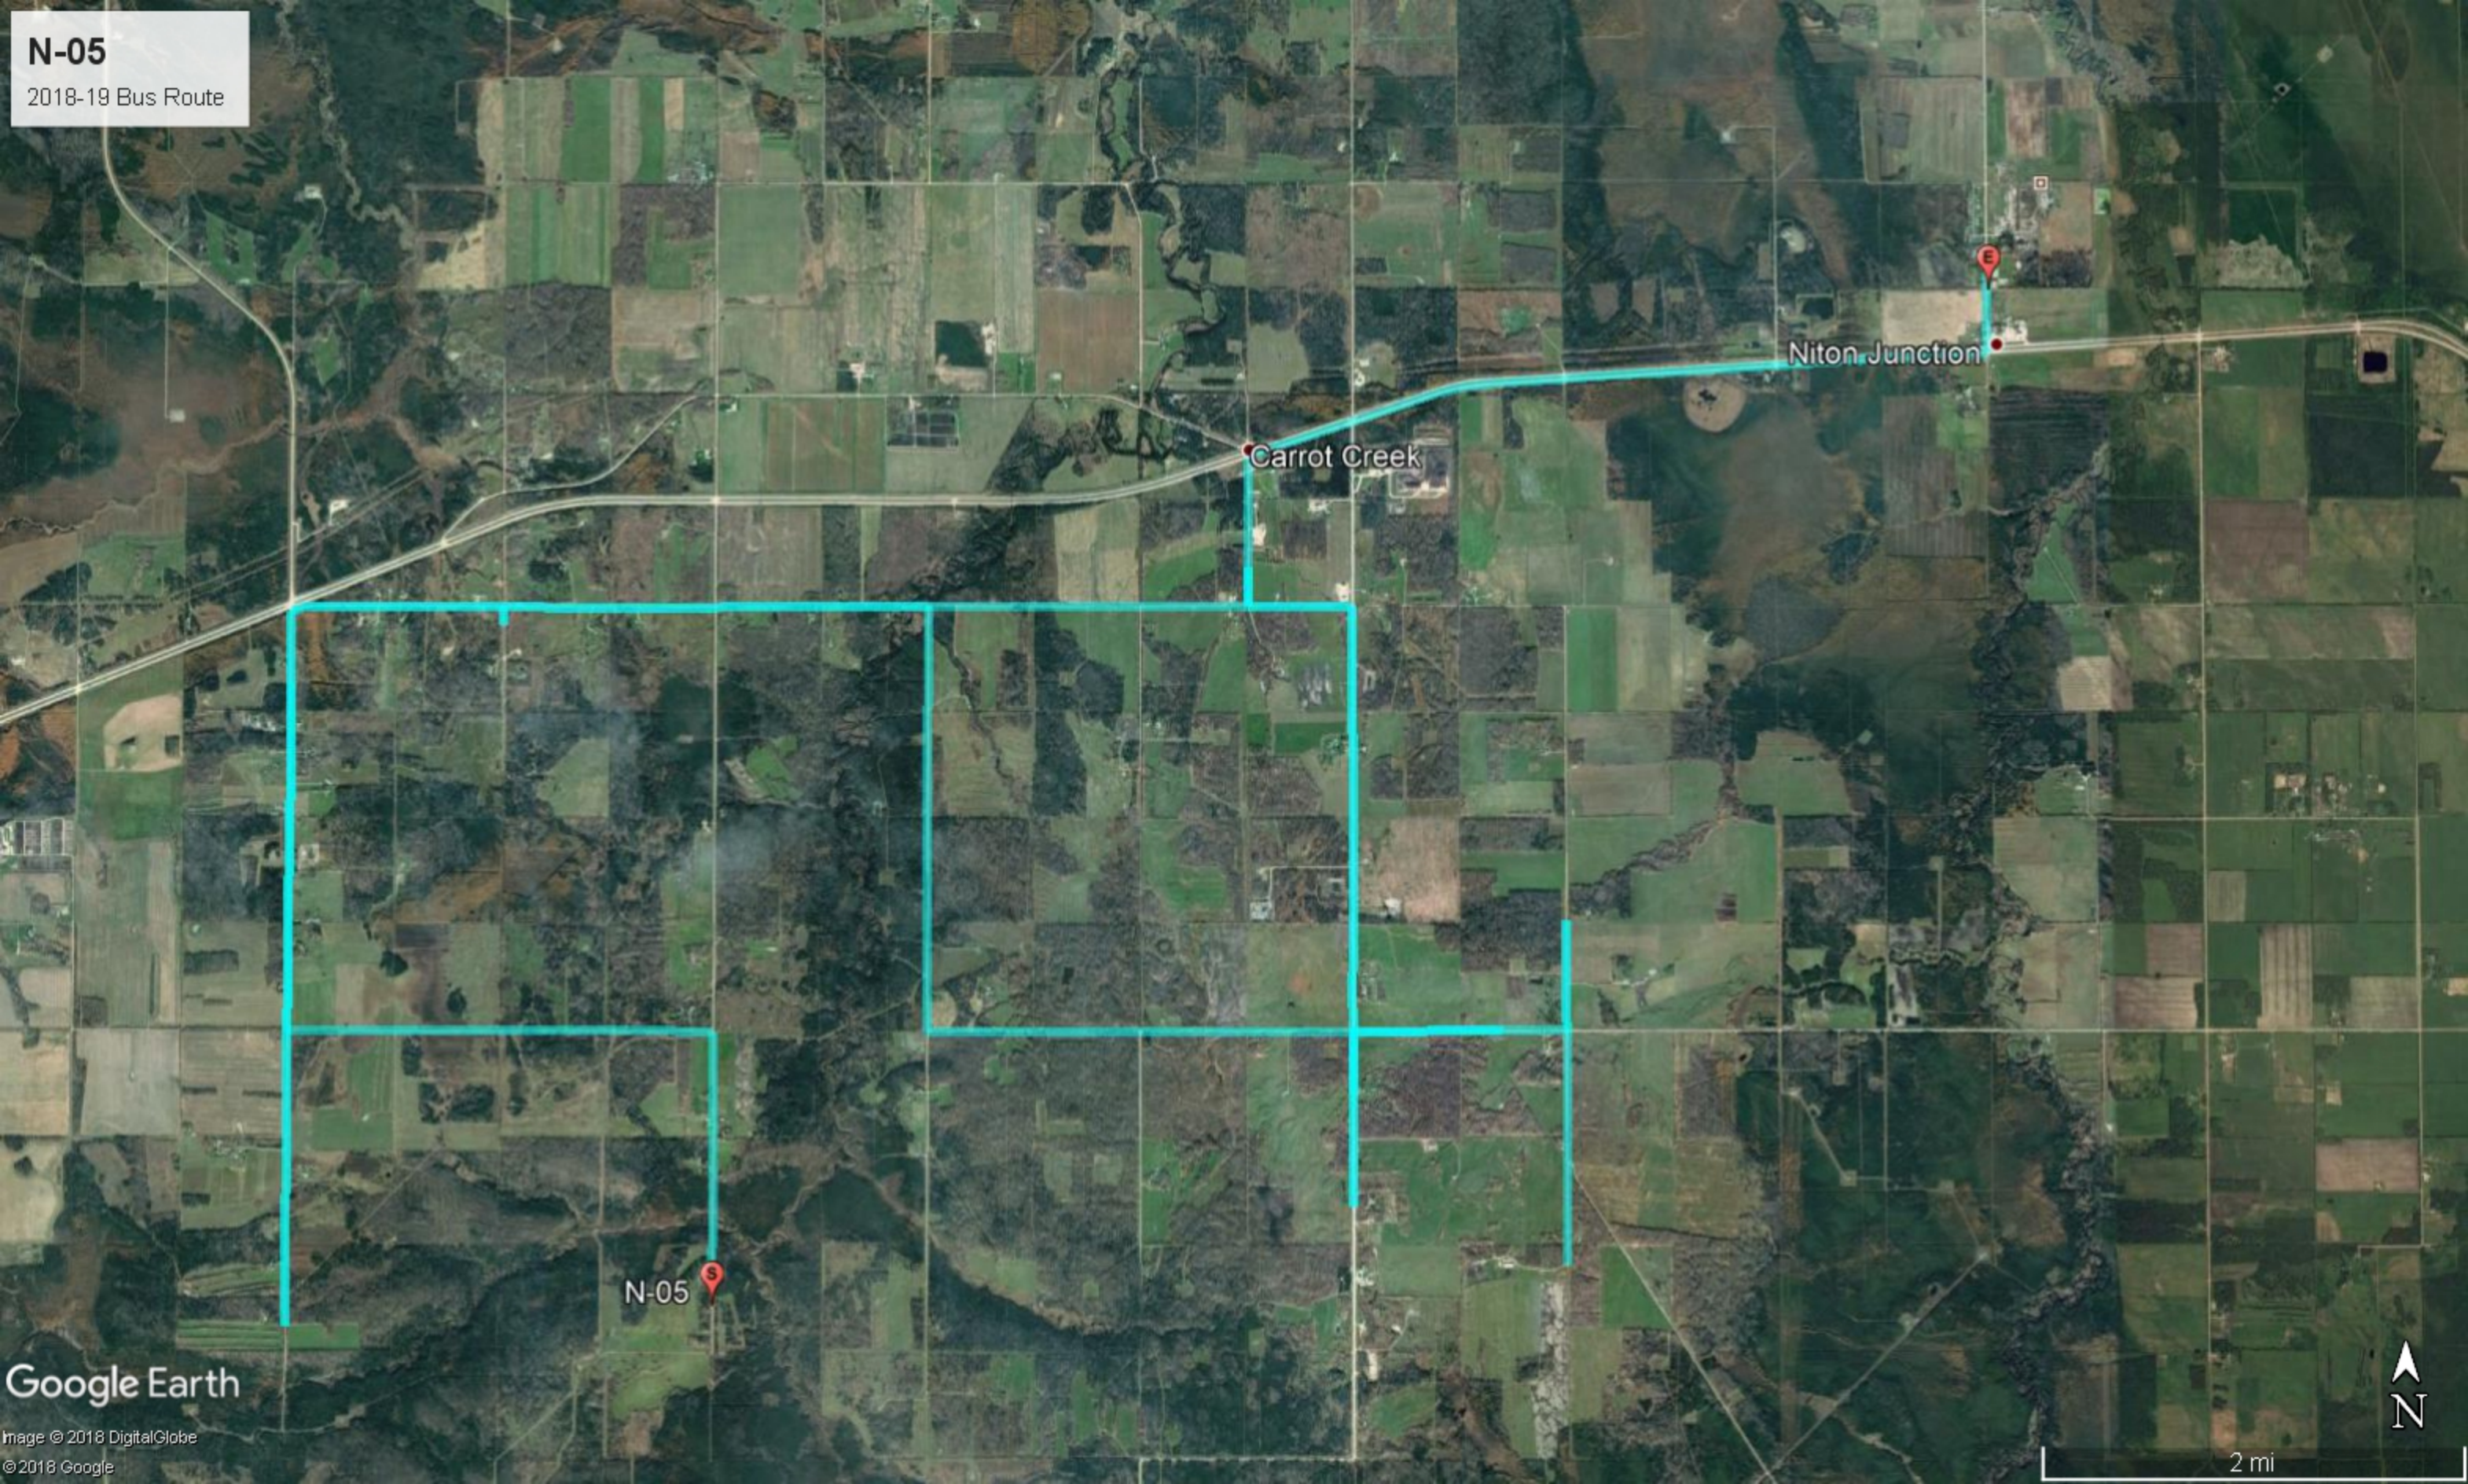

N-05

2018-19 Bus Route

Carrot Creek

Niton Junction

N-05