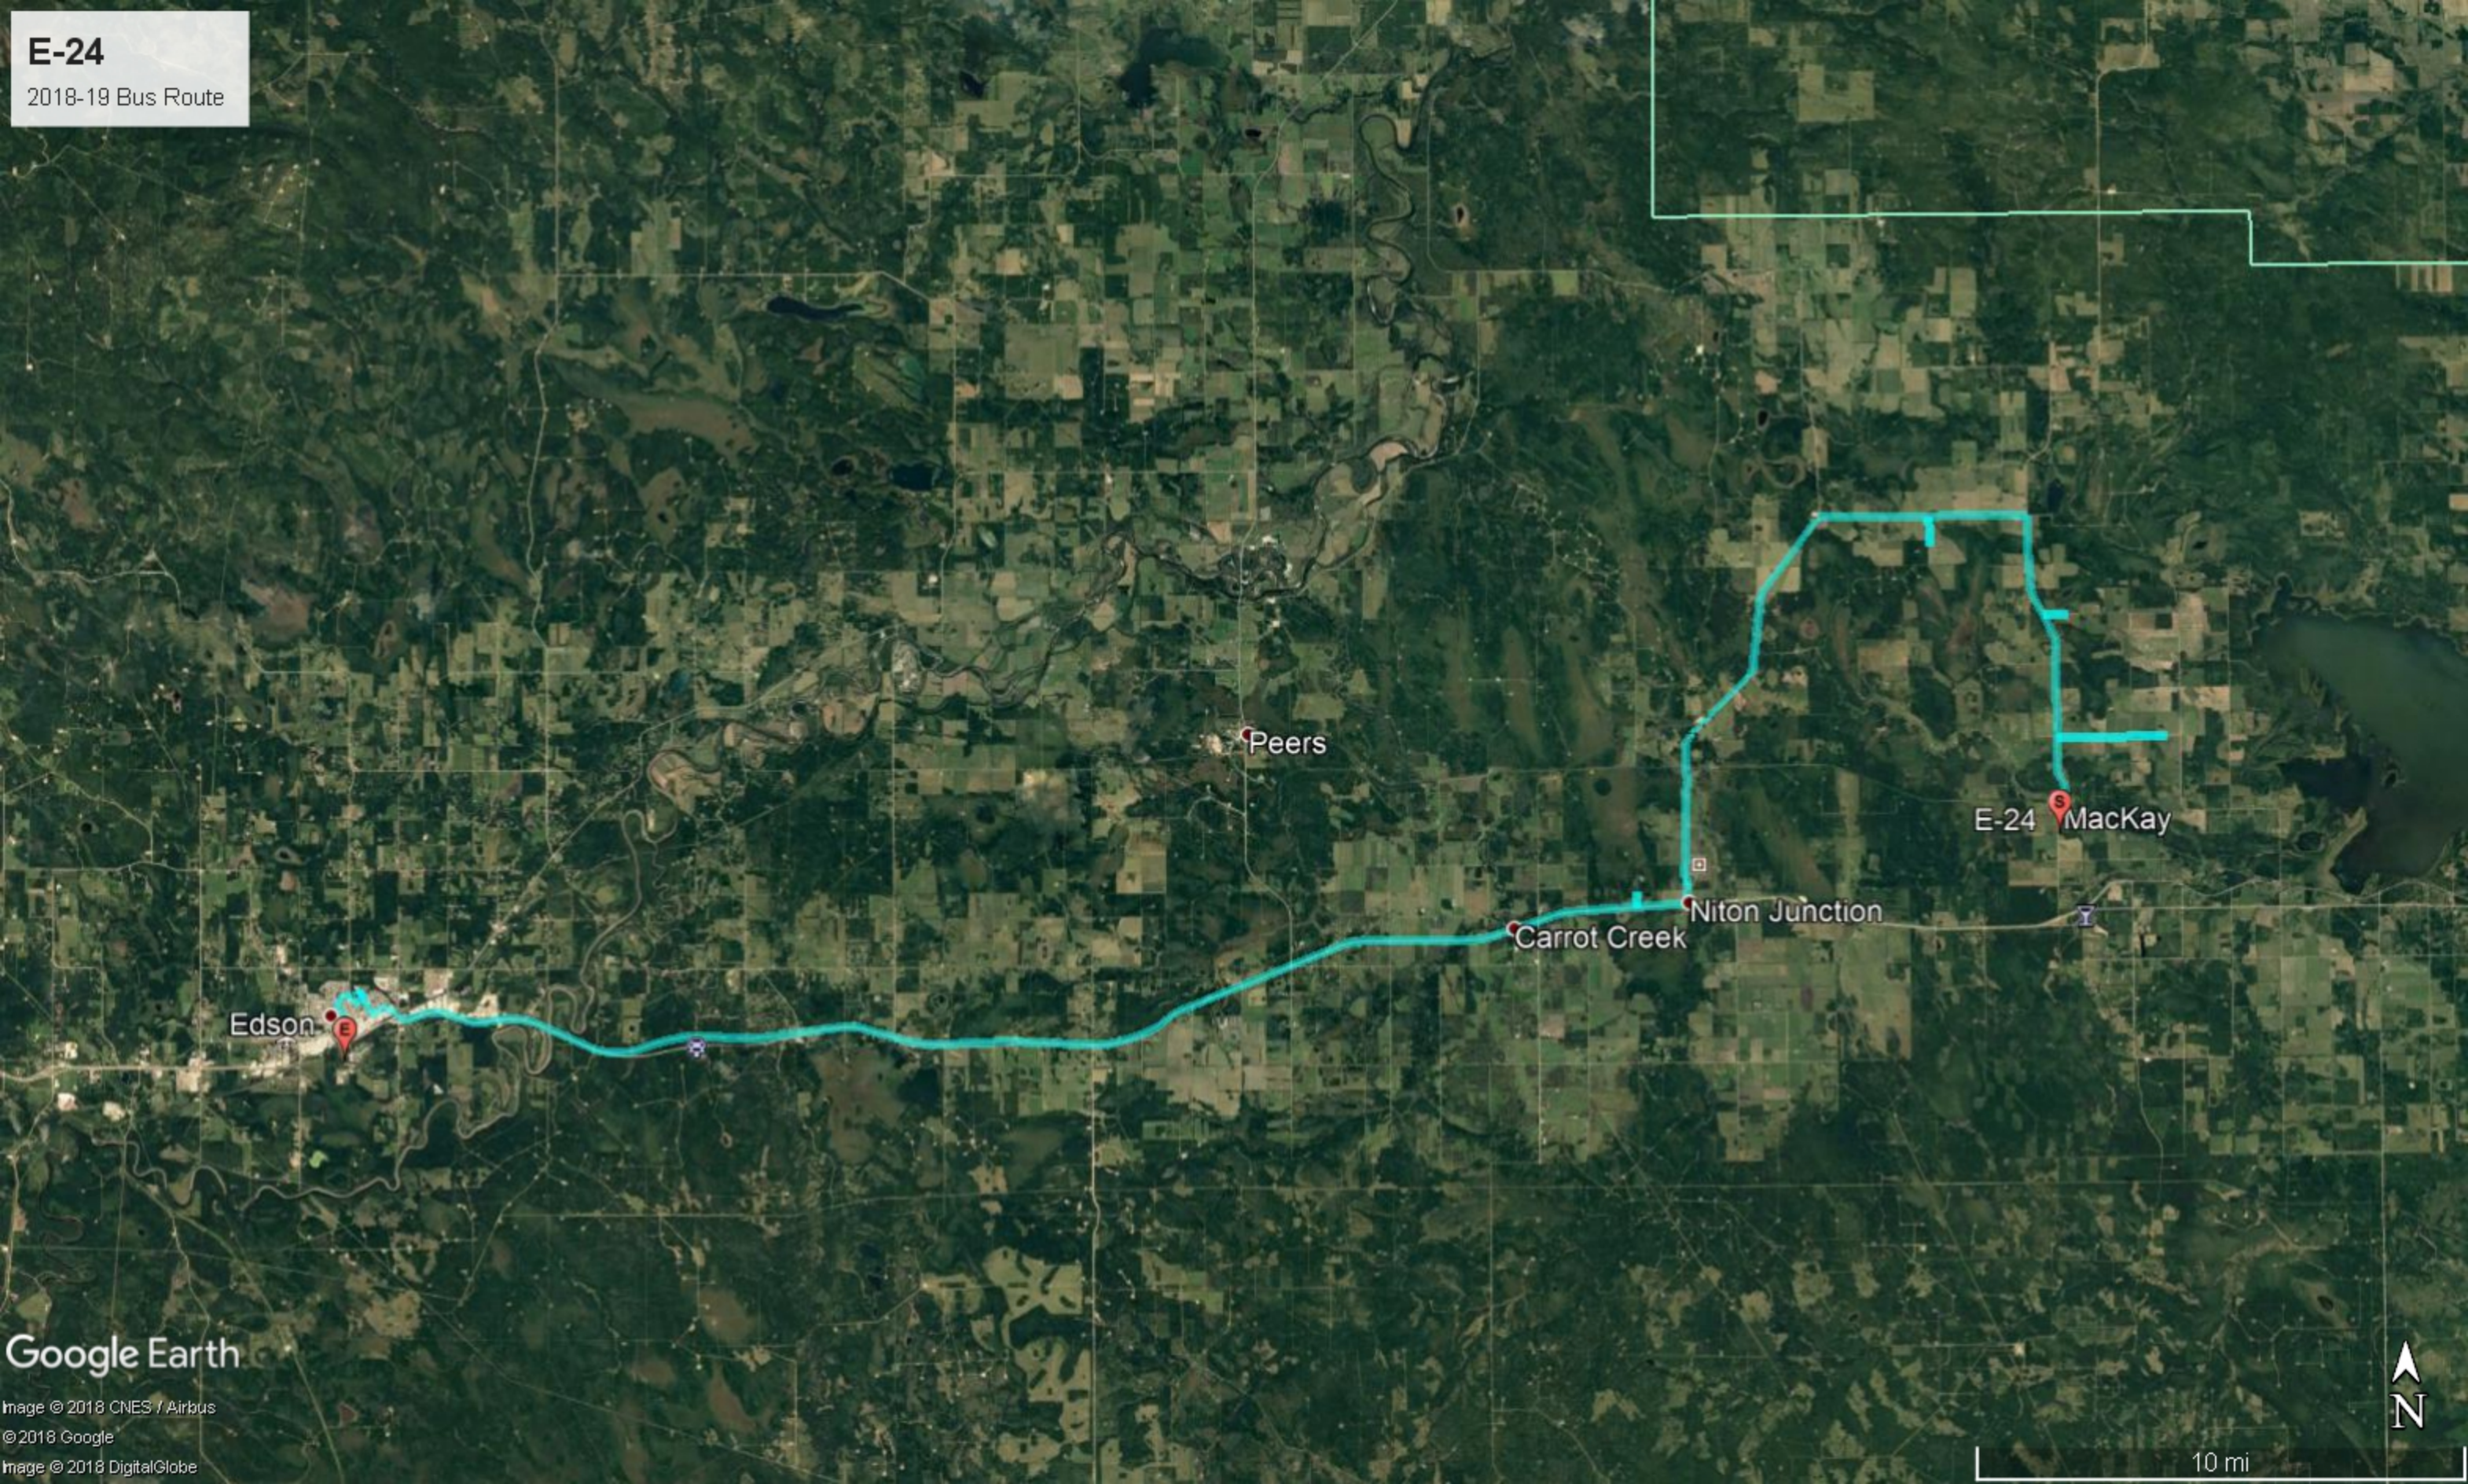

**E-24**

2018-19 Bus Route

Edson

Peers

Carrot Creek

Niton Junction

E-24 MacKay

Google Earth

Image © 2018 CNES / Airbus

© 2018 Google

Image © 2018 DigitalGlobe

10 mi