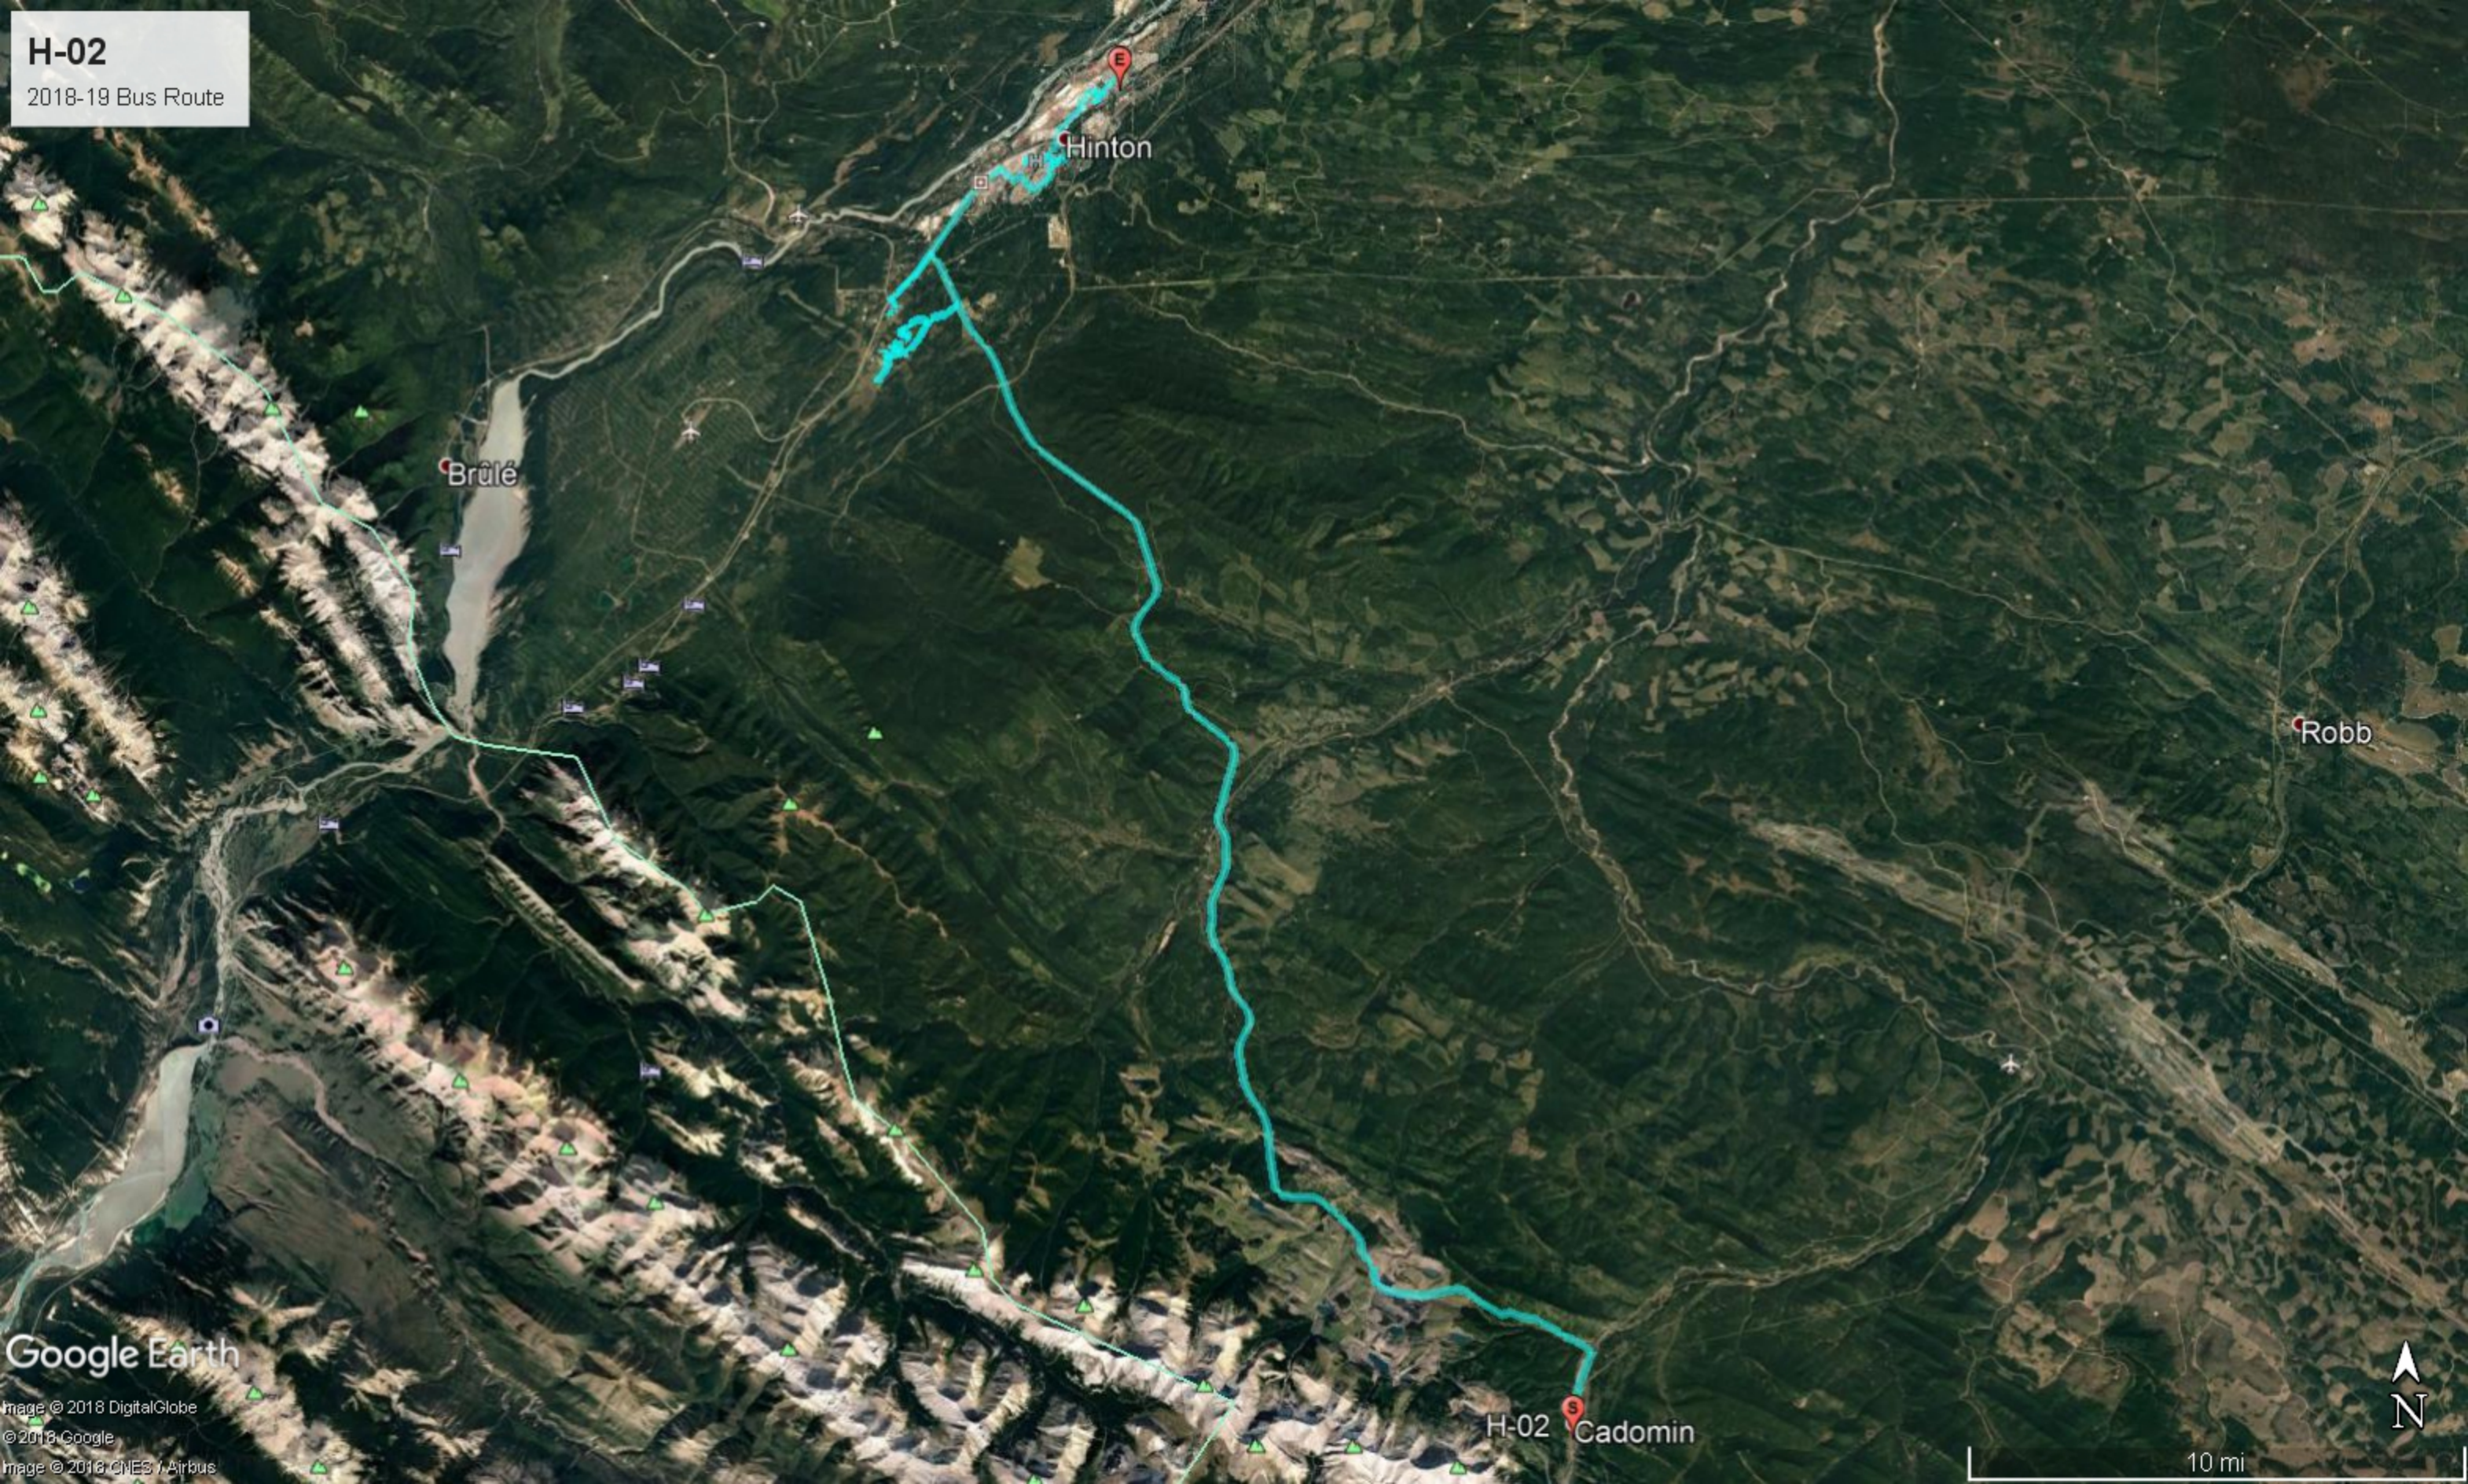

**H-02**  
2018-19 Bus Route

Hinton

Brûlé

Robb

H-02 Cadomin

Google Earth

Image © 2018 DigitalGlobe  
© 2018 Google  
Image © 2018 CNES / Airbus

10 mi