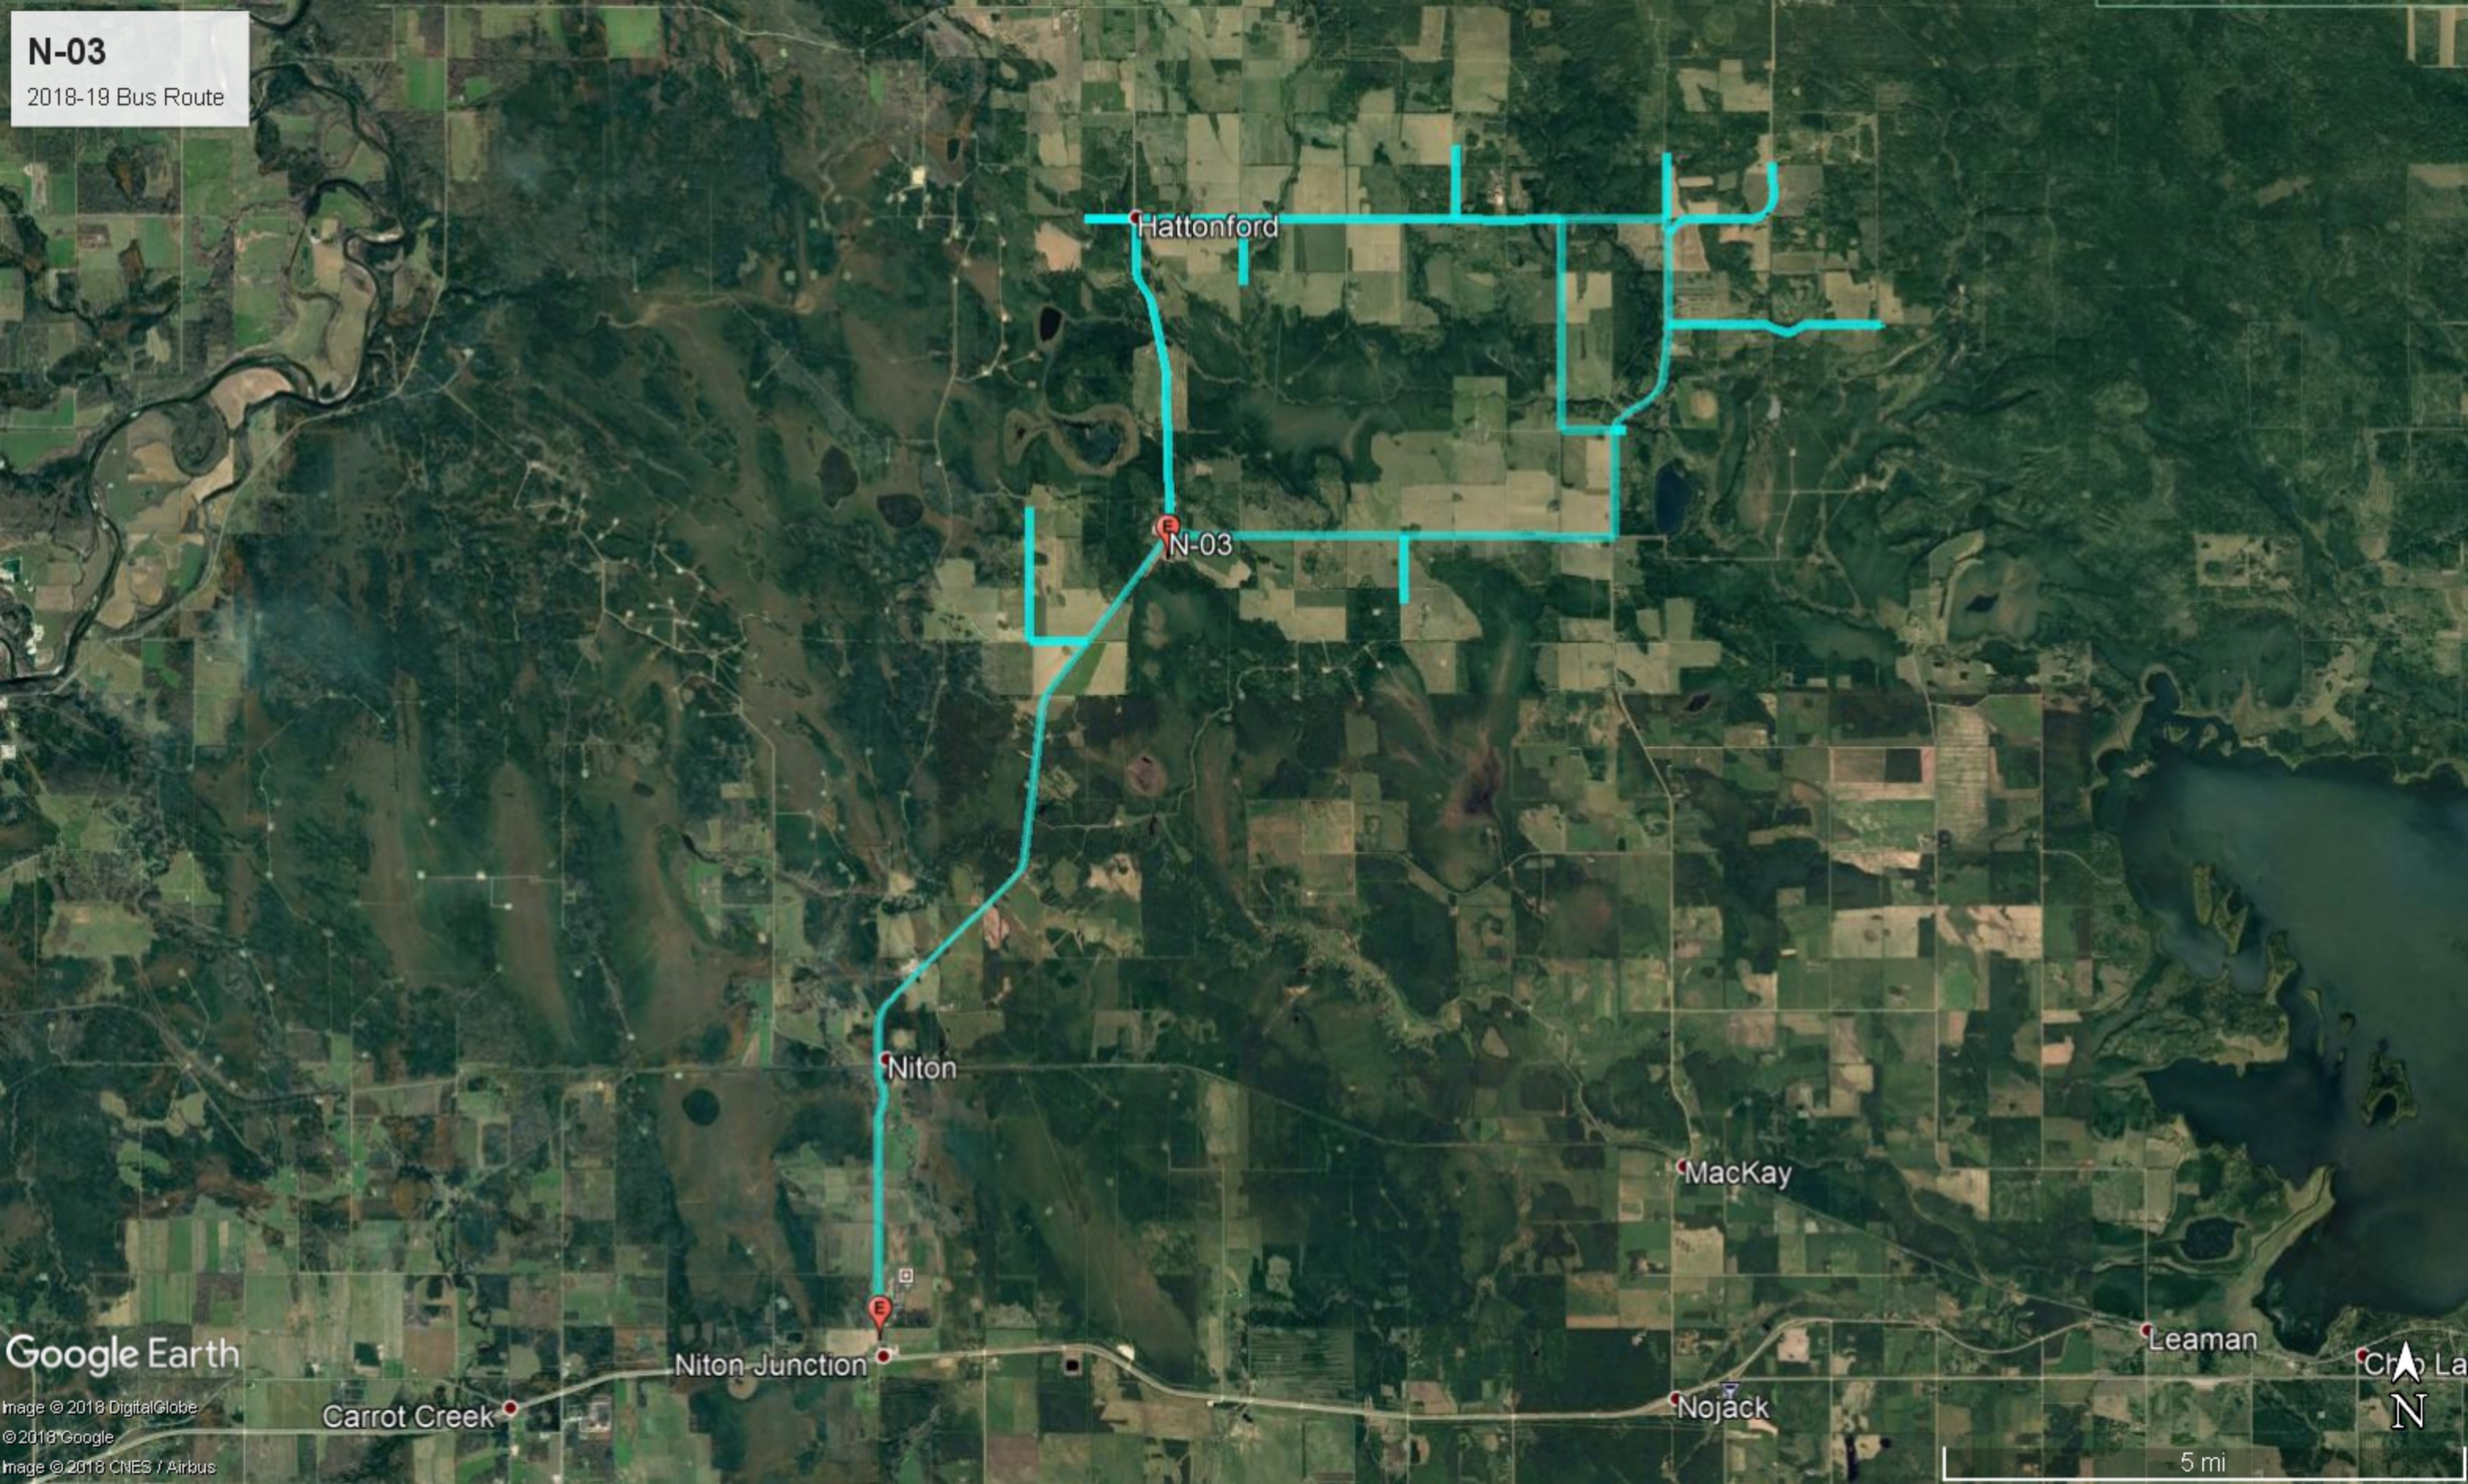

N-03

2018-19 Bus Route

Hattonford

N-03

Niton

Niton Junction

Carrot Creek

MackKay

Nojack

Leaman

Ch... La...

Google Earth

Image © 2018 DigitalGlobe
© 2018 Google
Image © 2018 CNES / Airbus

5 mi