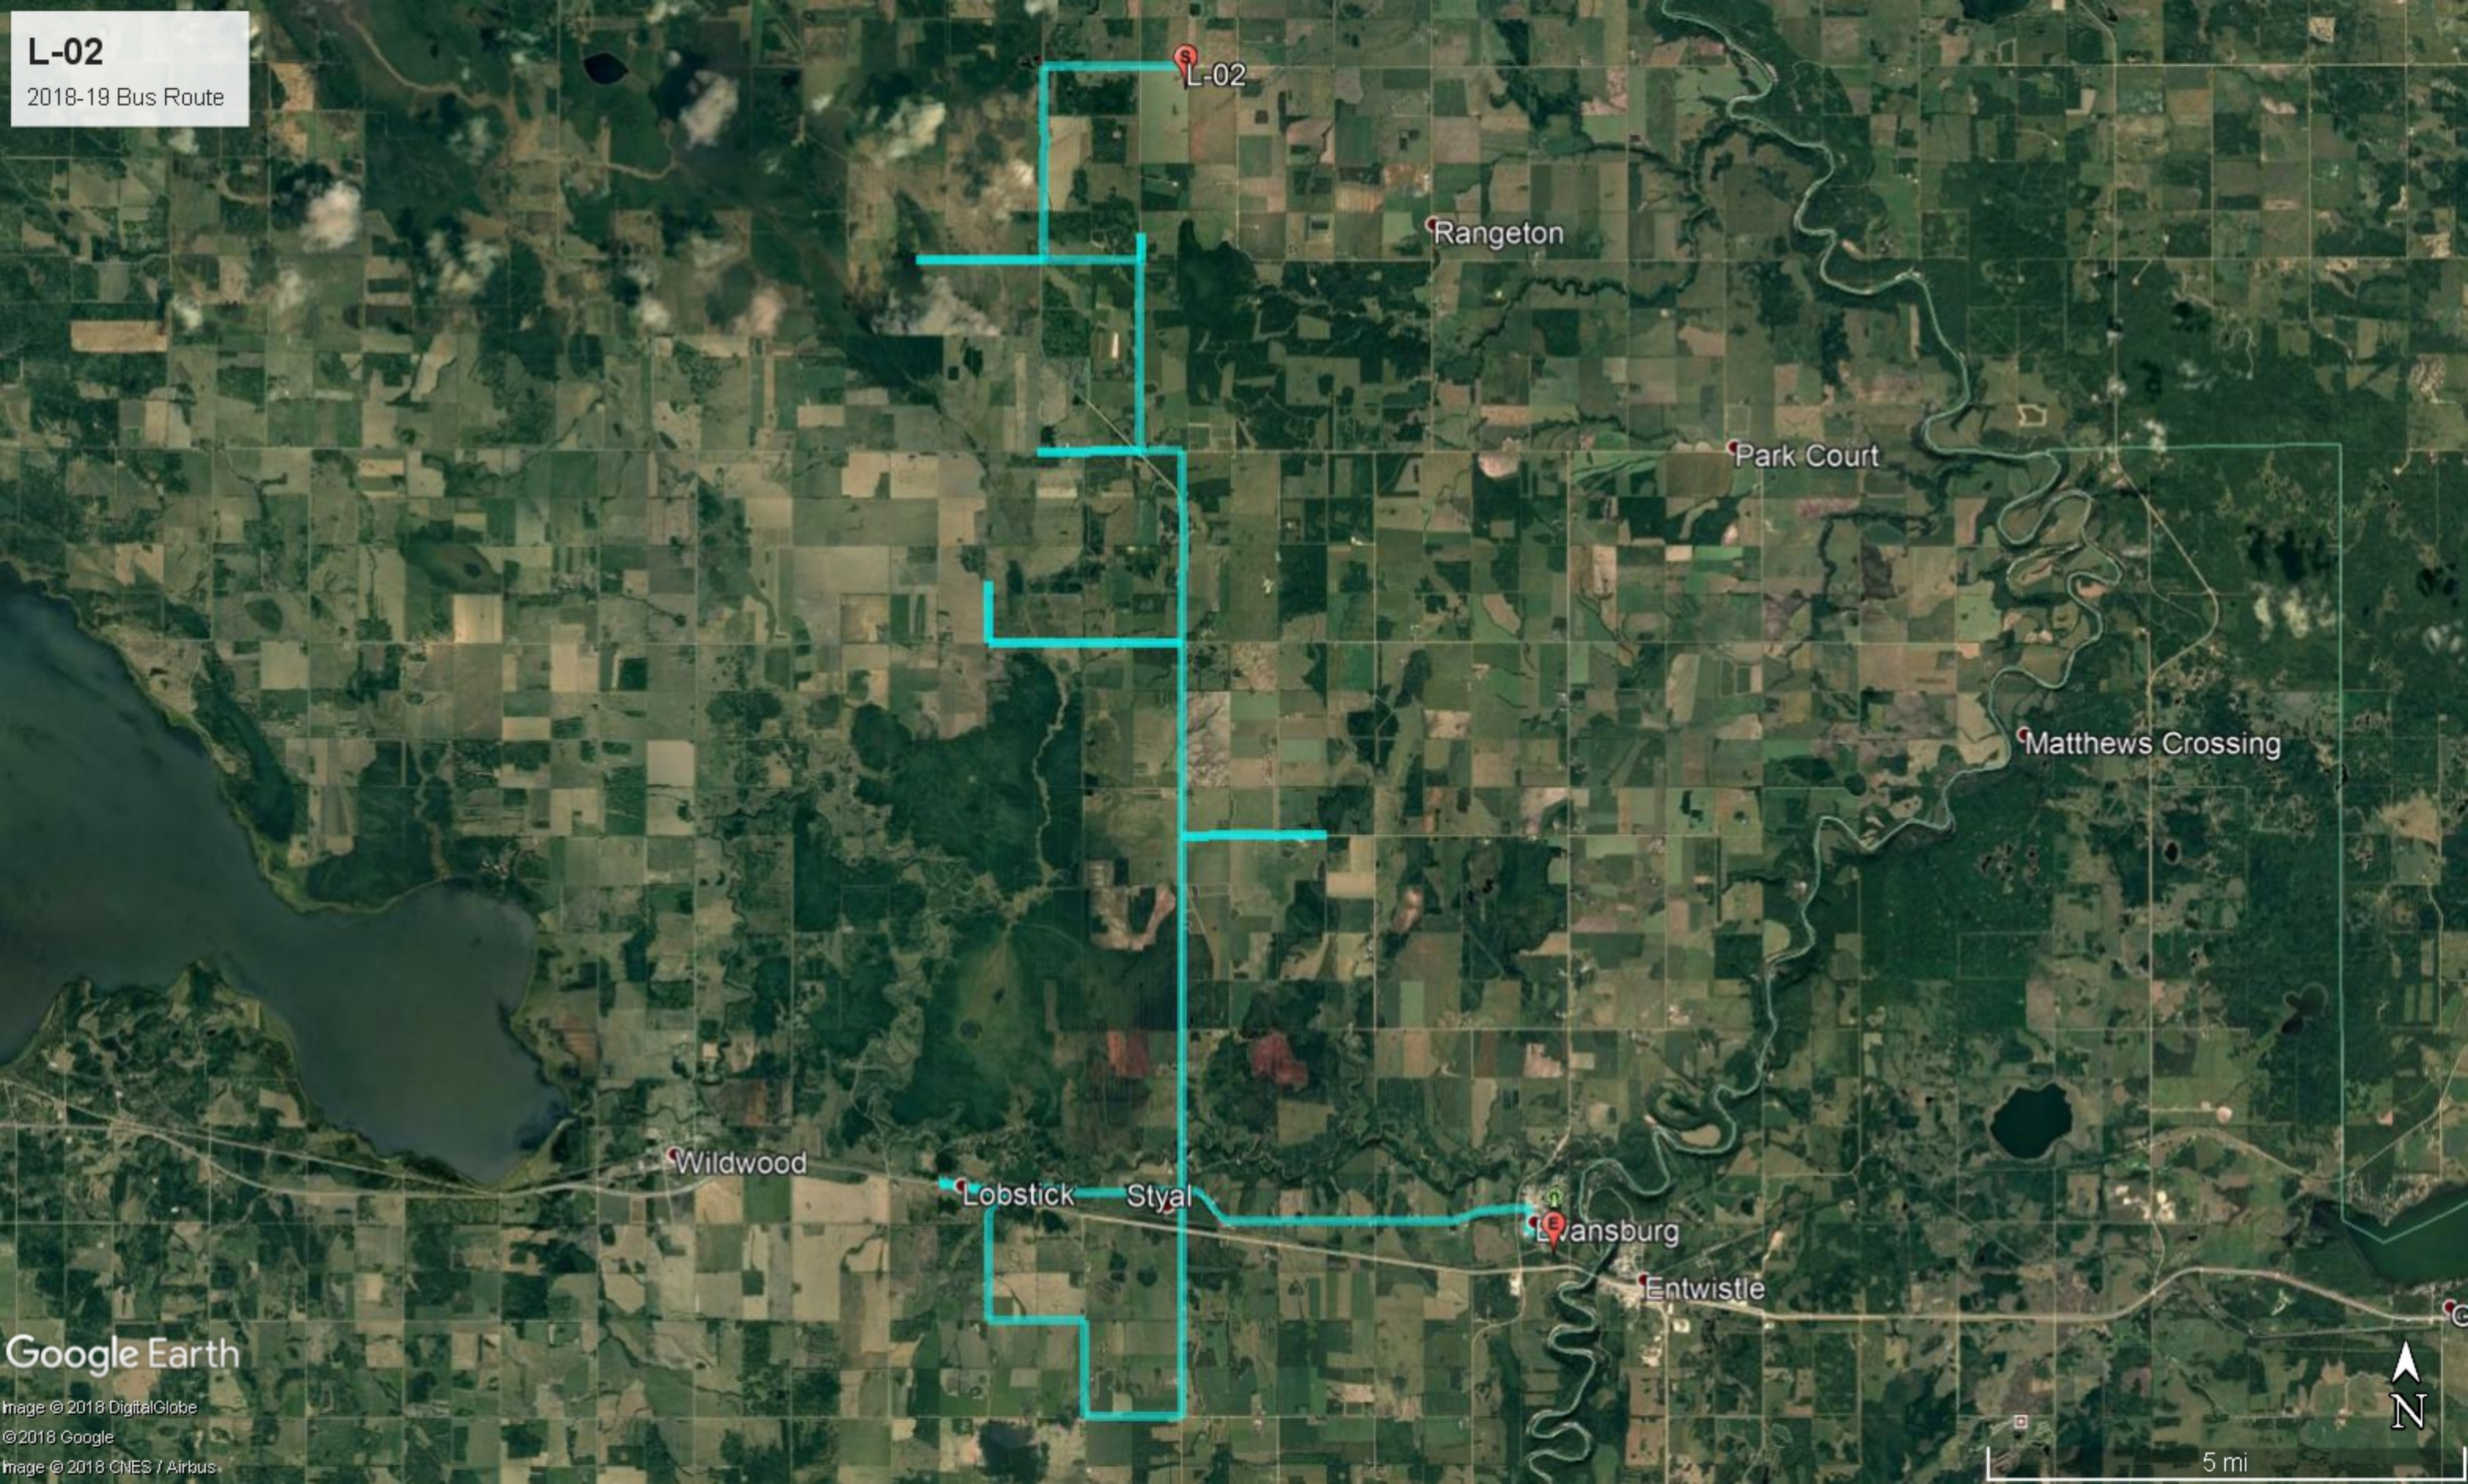

L-02

2018-19 Bus Route

L-02

Rangeton

Park Court

Matthews Crossing

Wildwood

Lobstick

Styal

Evansburg

Entwistle

Google Earth

Image © 2018 DigitalGlobe
© 2018 Google
Image © 2018 CNES / Airbus

5 mi