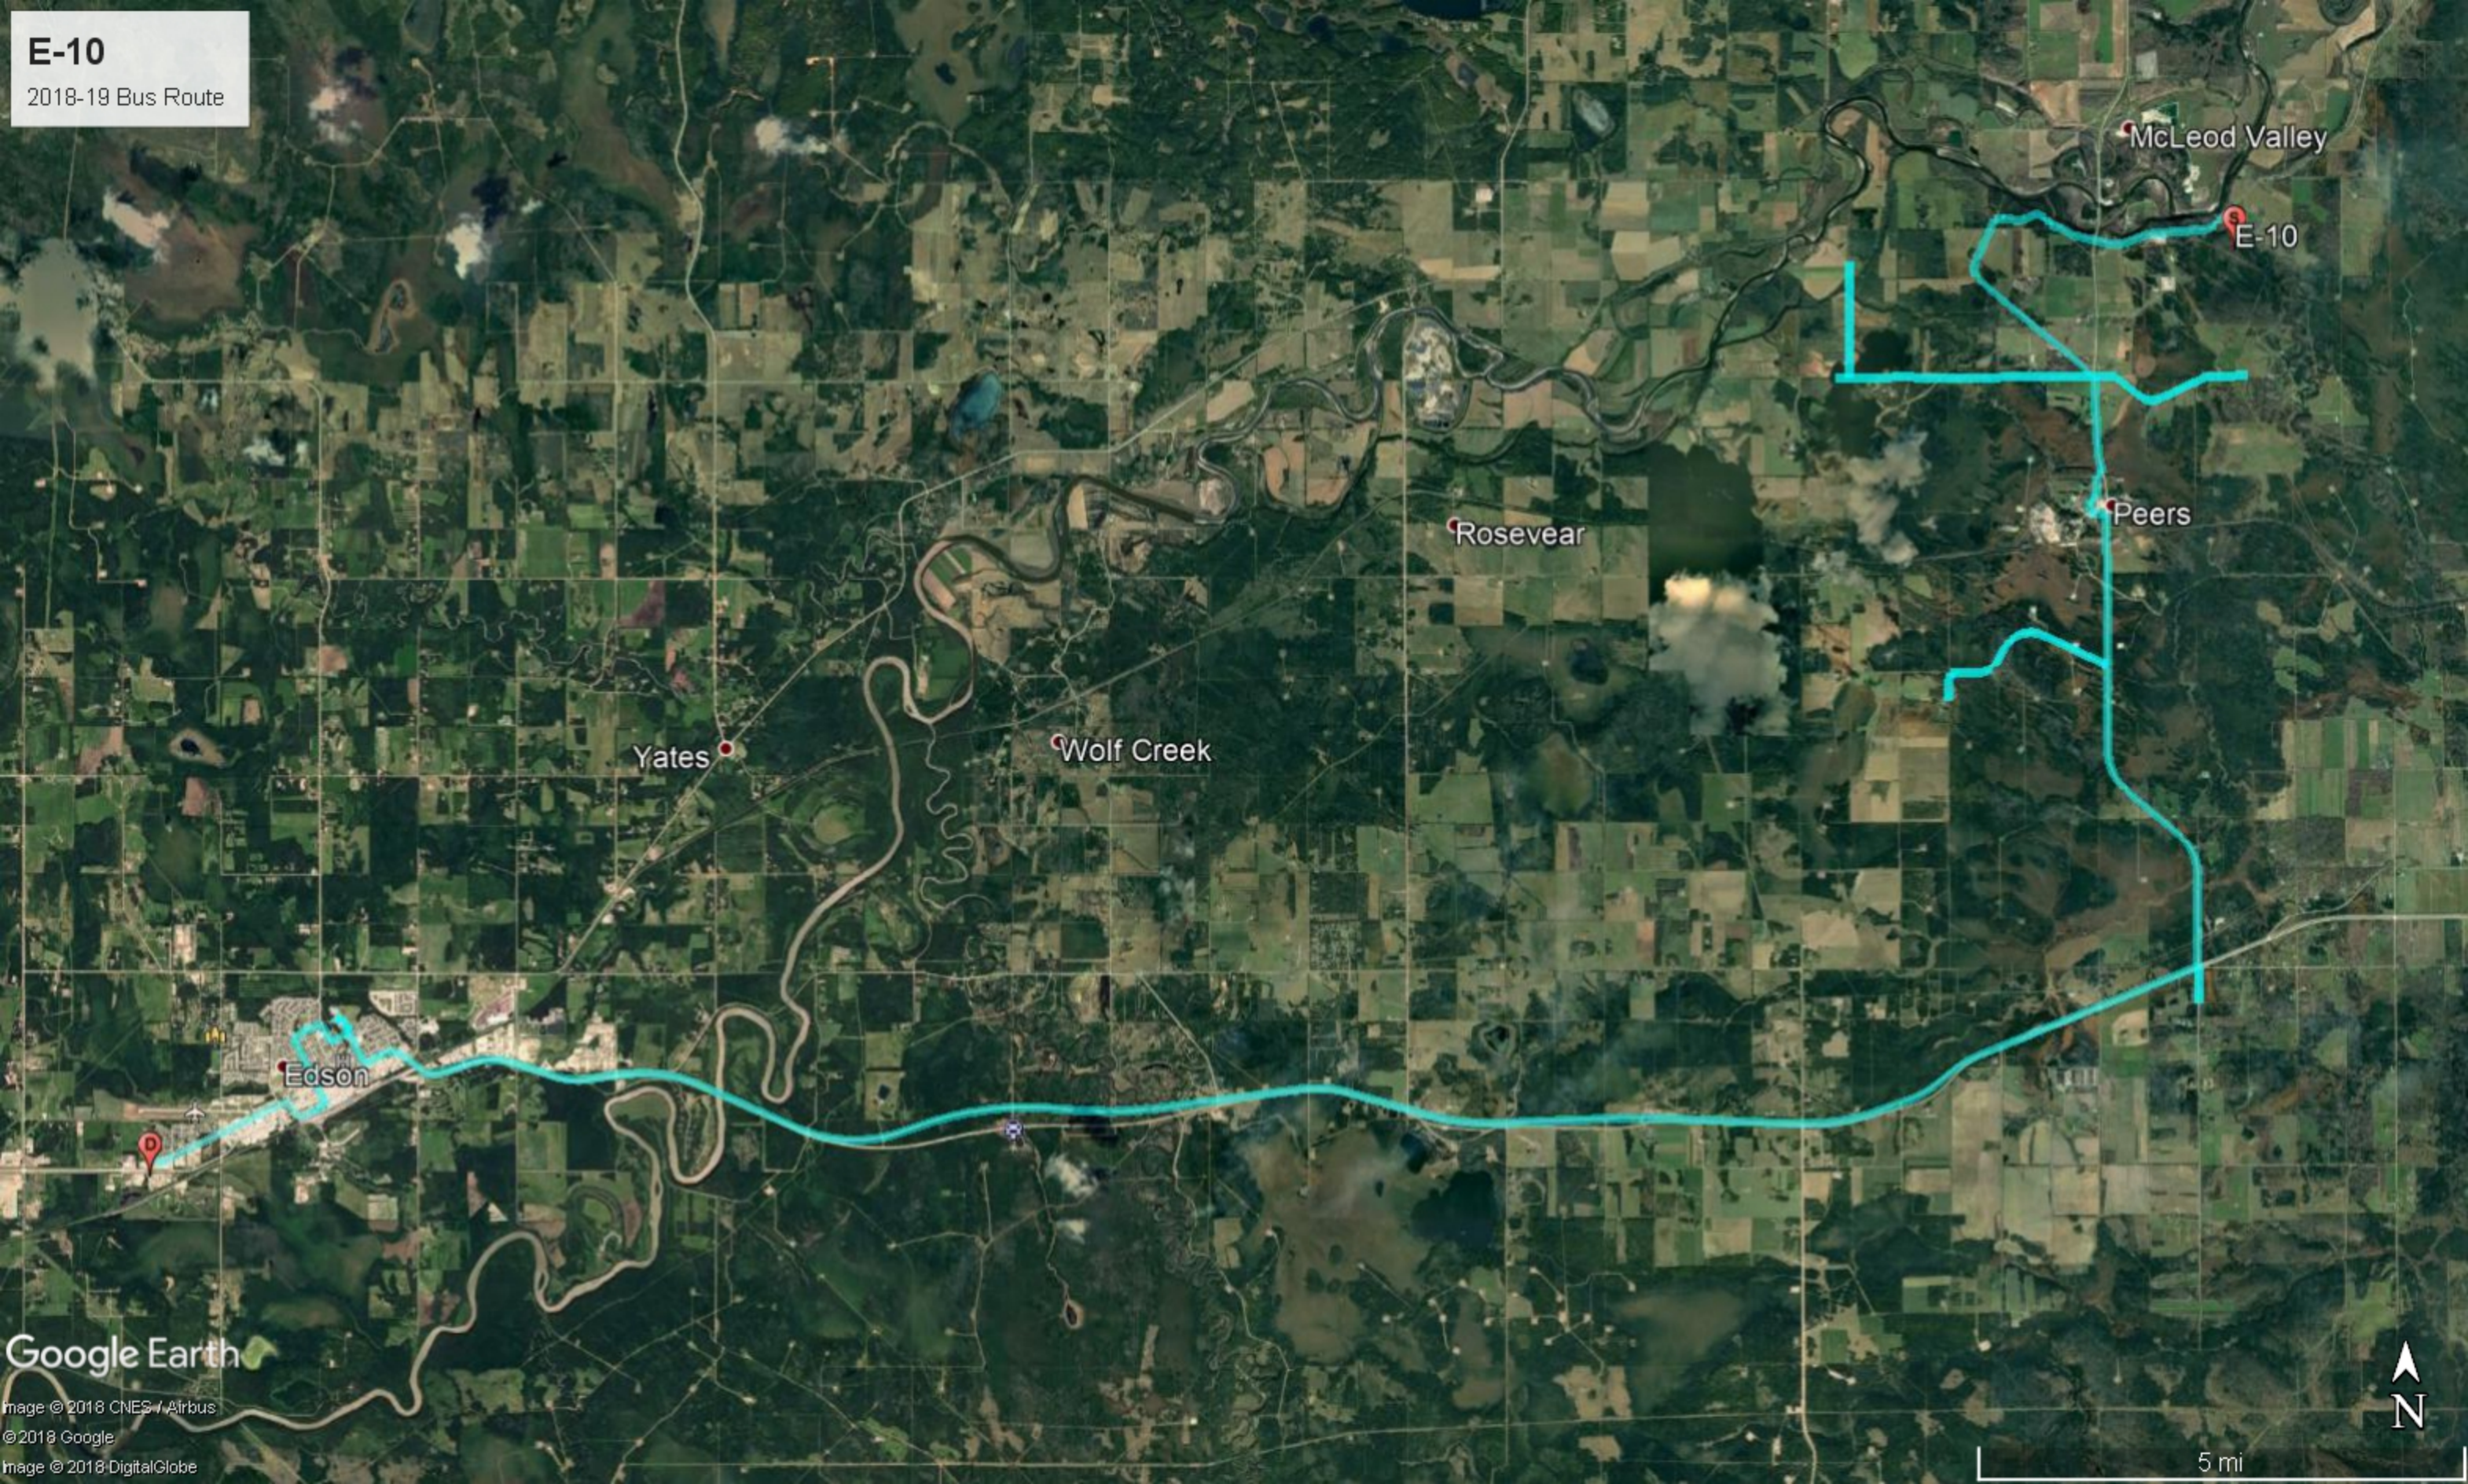

E-10

2018-19 Bus Route

McLeod Valley

E-10

Peers

Rosevear

Wolf Creek

Yates

Edson

Google Earth

Image © 2018 CNES / Airbus
© 2018 Google
Image © 2018 DigitalGlobe

5 mi