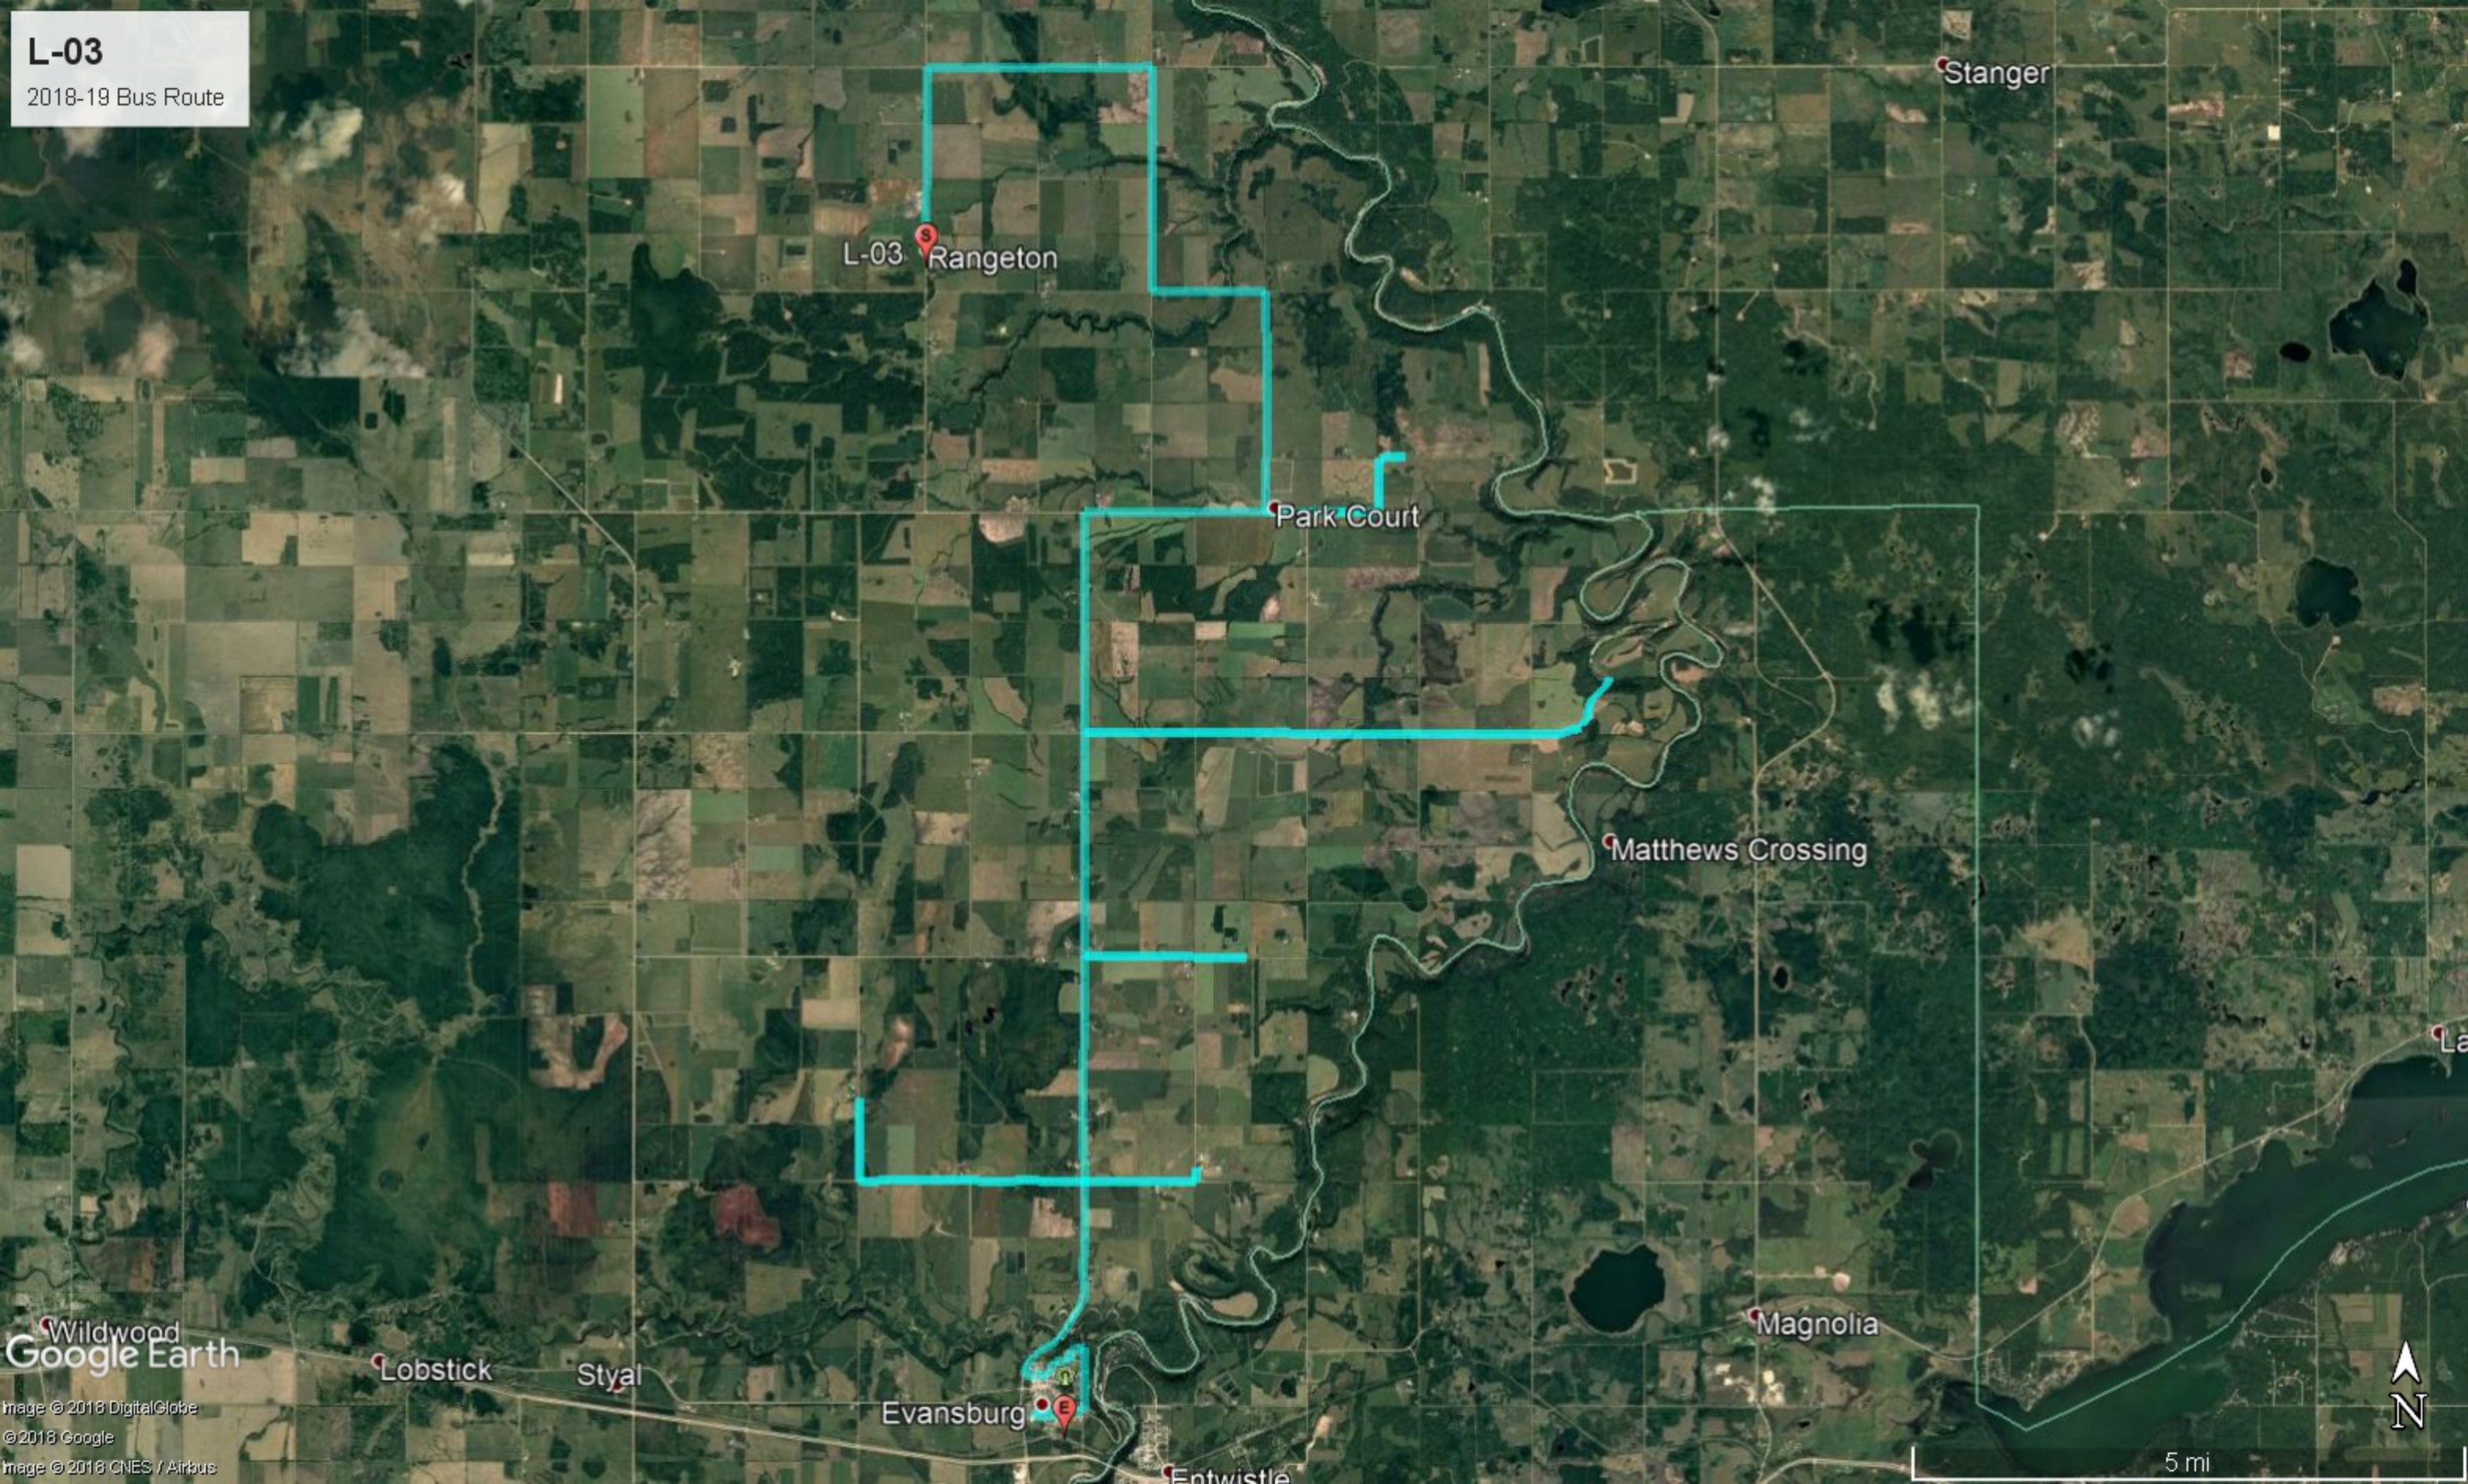

L-03

2018-19 Bus Route

L-03 Rangeton

Stanger

Park Court

Matthews Crossing

Magnolia

Lobstick

Styal

Evansburg

Entwistle

Wildwood
Google Earth

Image © 2018 DigitalGlobe
© 2018 Google
Image © 2018 CNES / Airbus

5 mi