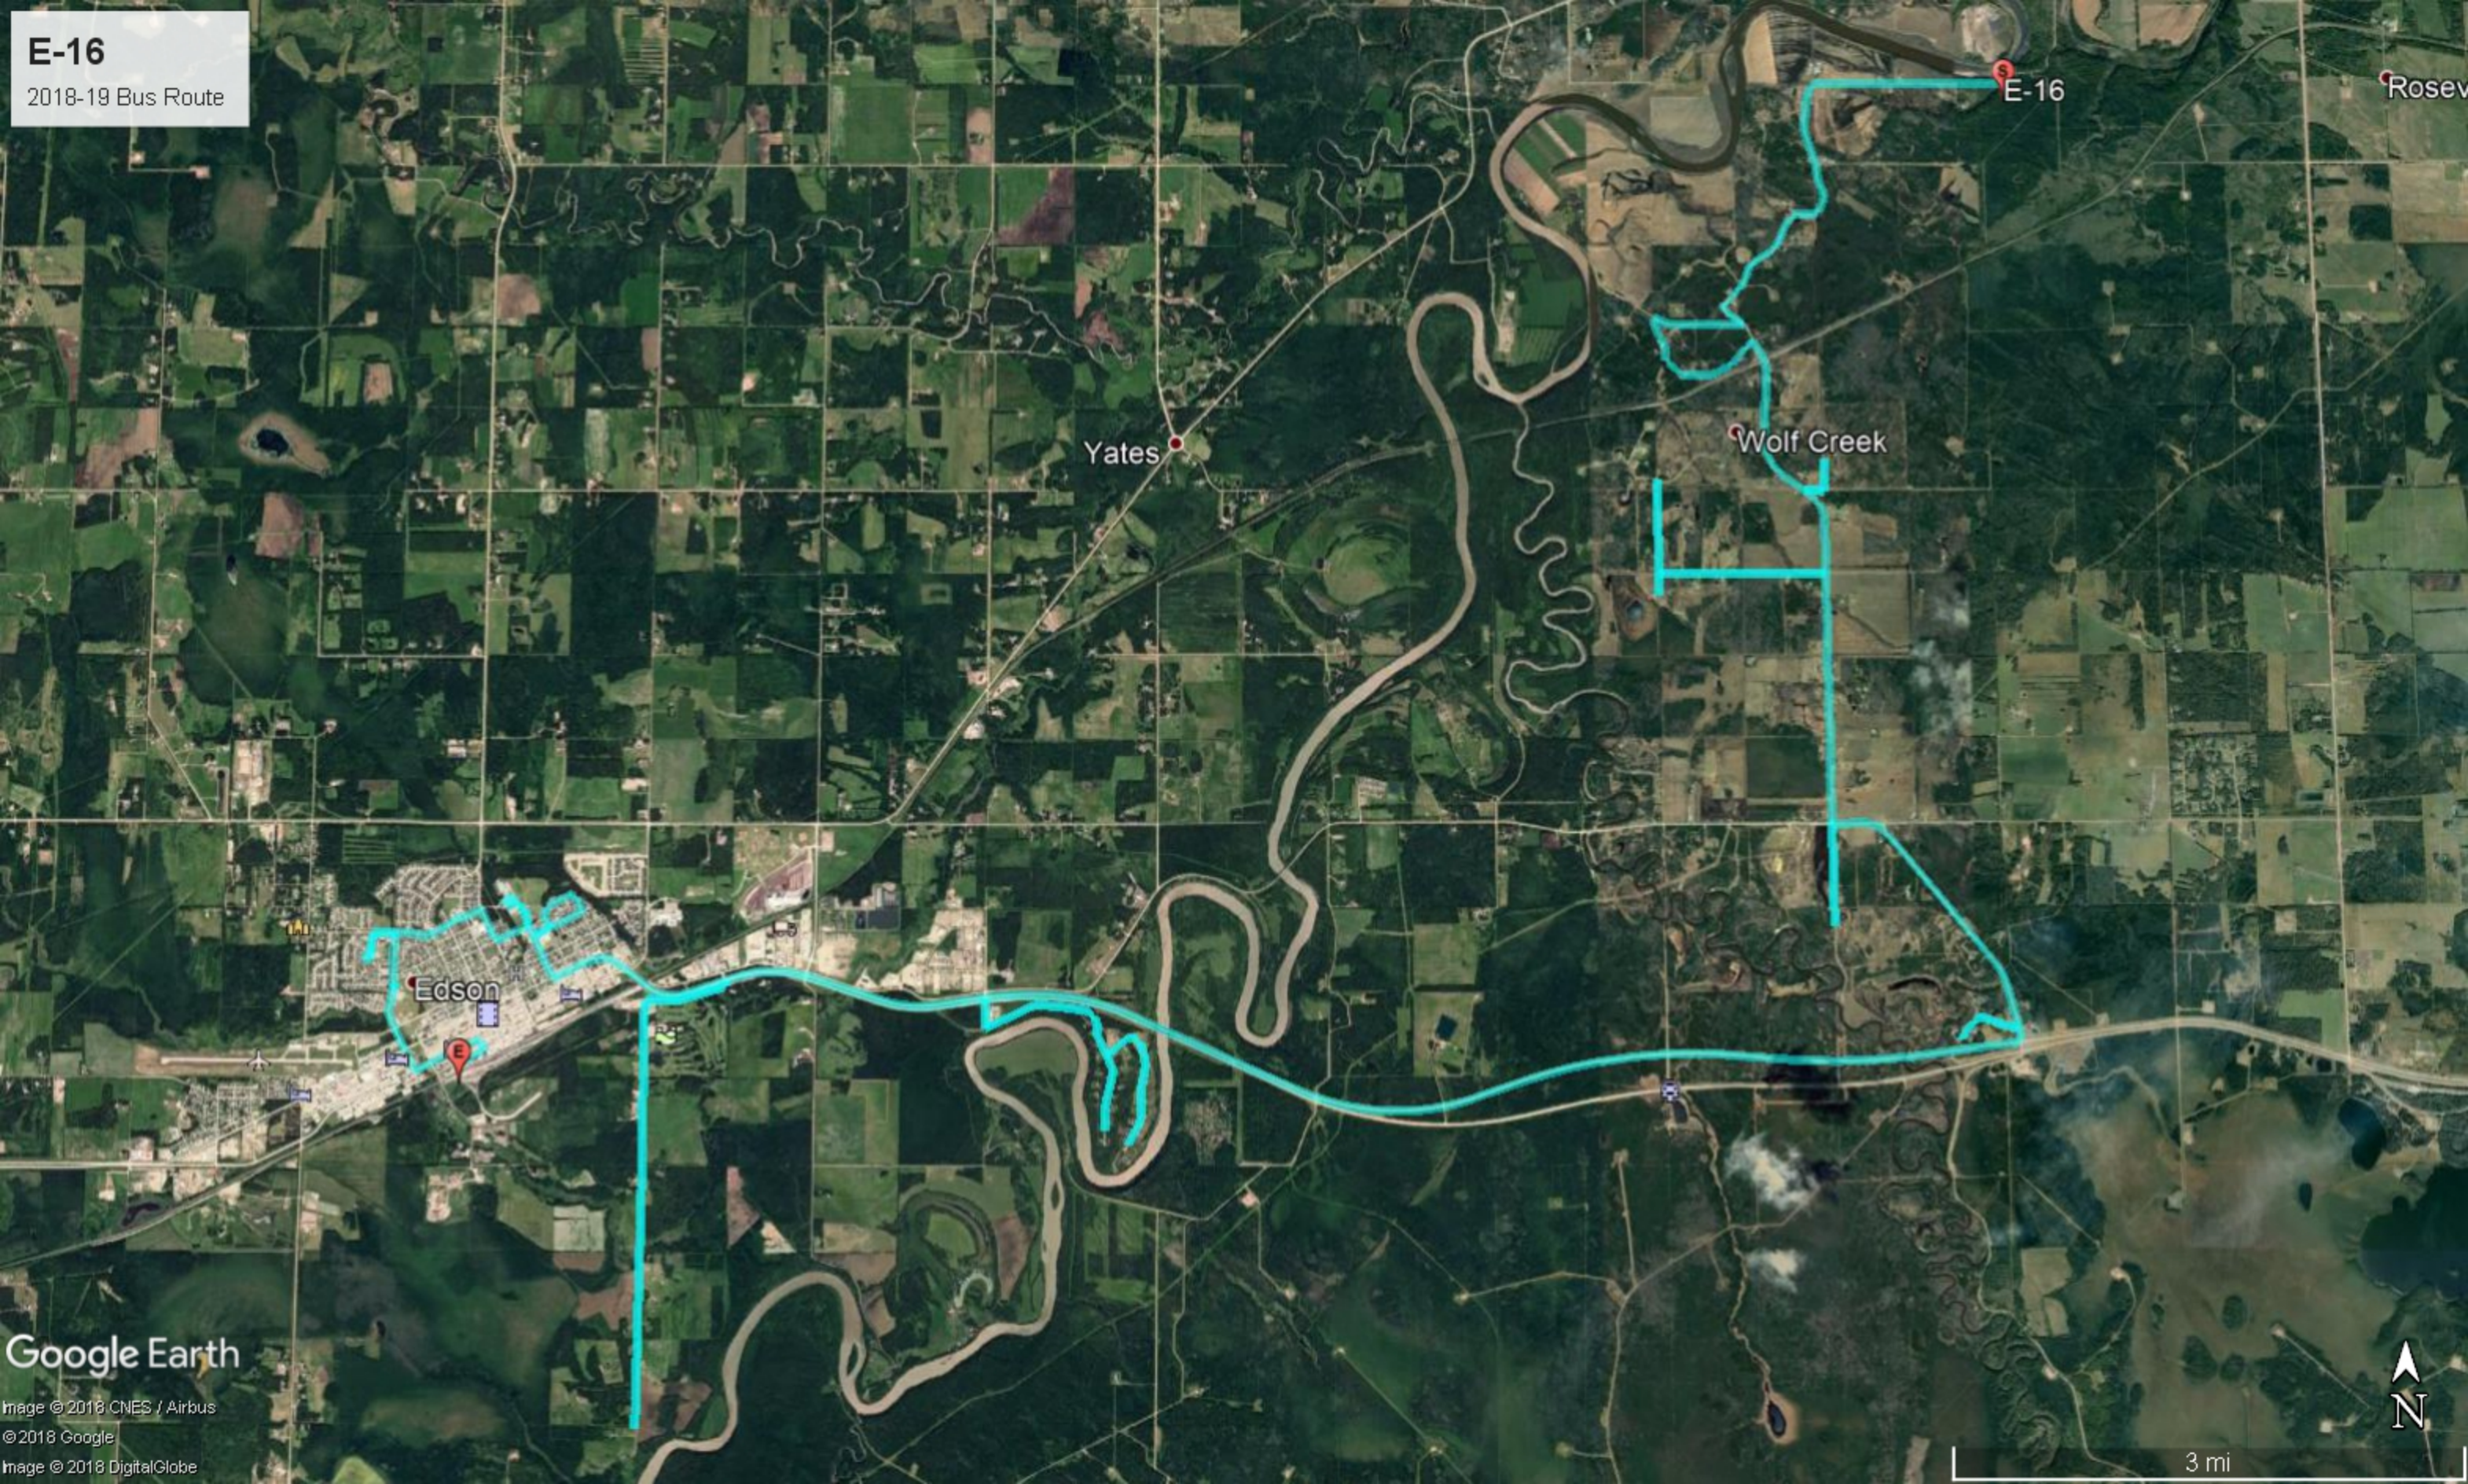

E-16
2018-19 Bus Route

Edson

Yates

Wolf Creek

E-16

Rosev

Google Earth

Image © 2018 CNES / Airbus
© 2018 Google
Image © 2018 DigitalGlobe

3 mi