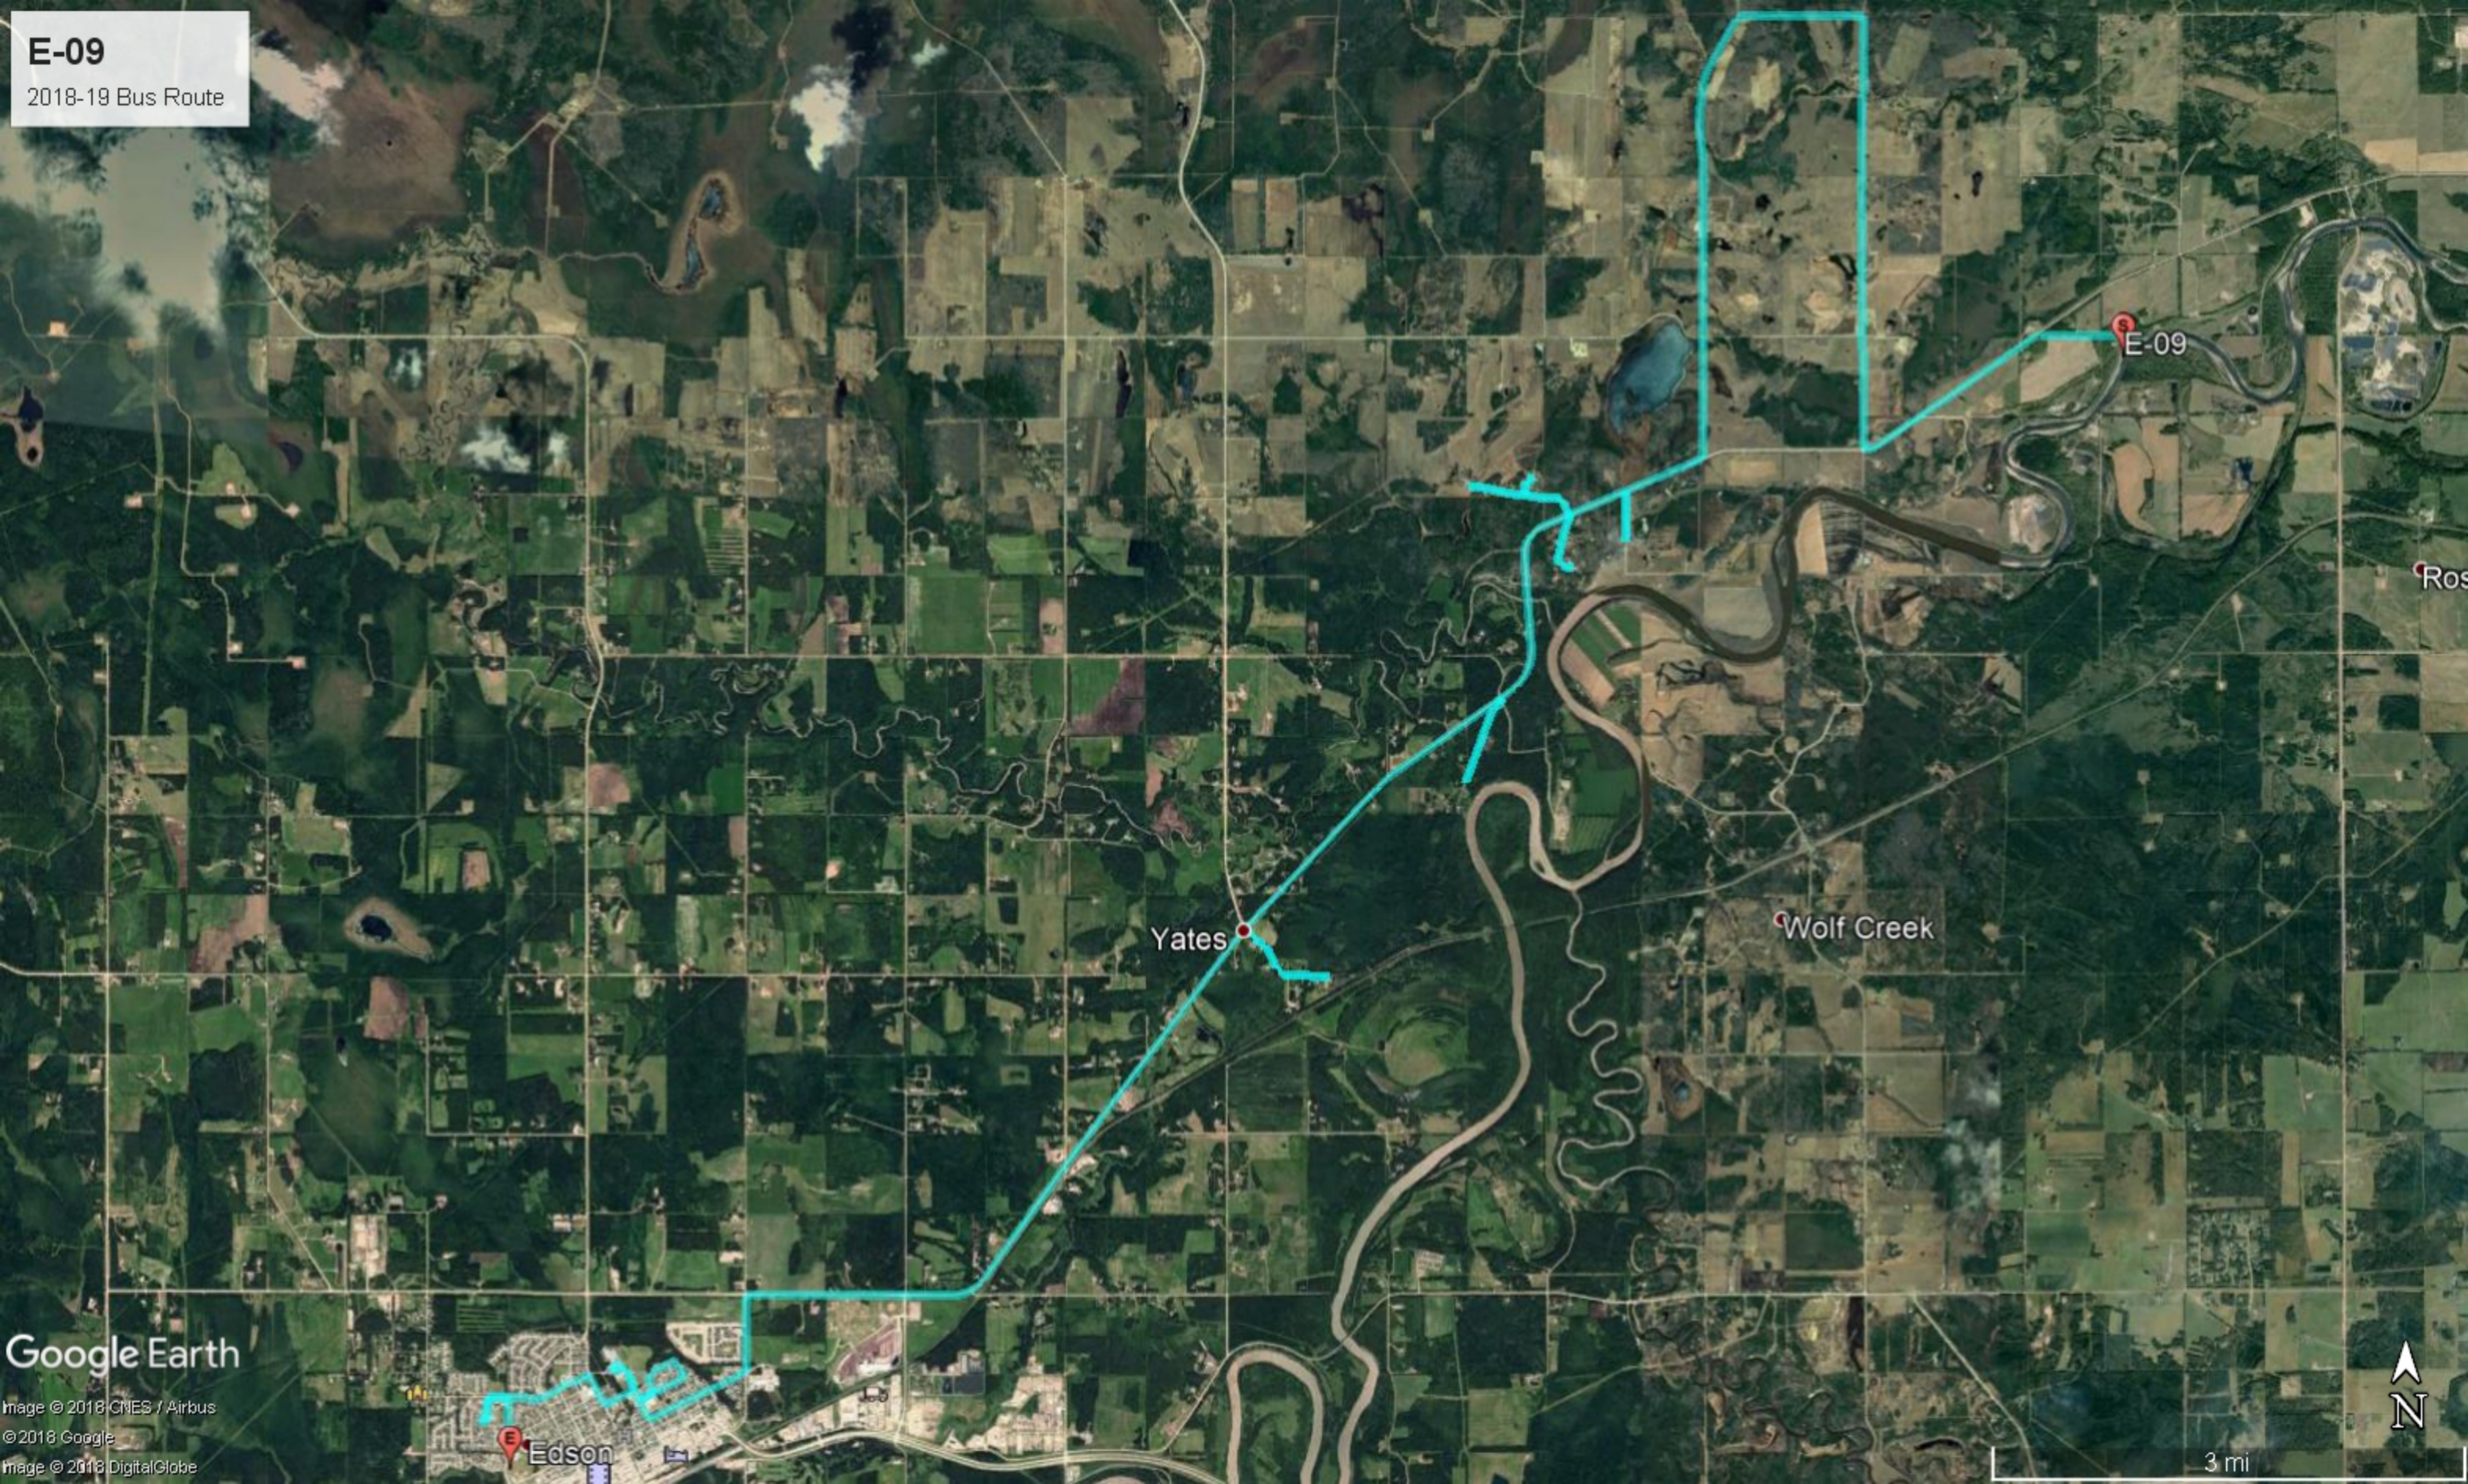

E-09

2018-19 Bus Route

Yates

Wolf Creek

E-09

Google Earth

Image © 2018 CNES / Airbus
© 2018 Google
Image © 2018 DigitalGlobe

Edson

3 mi