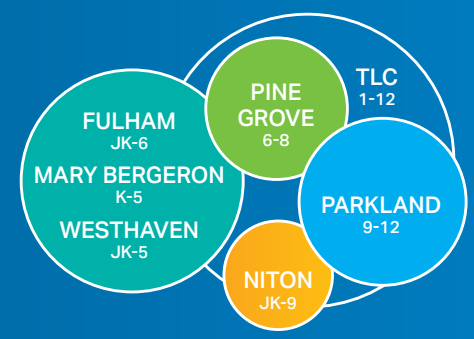

ÉCOLE PINE GROVE MIDDLE SCHOOL

LOCATION: **EDSON**
GRADES: **6 - 8**
OF STUDENTS: **344**
PRINCIPAL: **DARRAN LORNE**

- French Immersion
- French as a Second Language
- Cree Language
- Award Winning Performing Arts
- Ten Week Exploratory Courses

EDSON AND AREA

“ École Pine Grove Middle School strives to create a welcoming and caring environment for all of our students to enjoy and be successful. We are a middle school that believes that kids learn best in a student centered environment. We have a fantastic group of caring, devoted teachers who endeavor to help all students be successful. ”