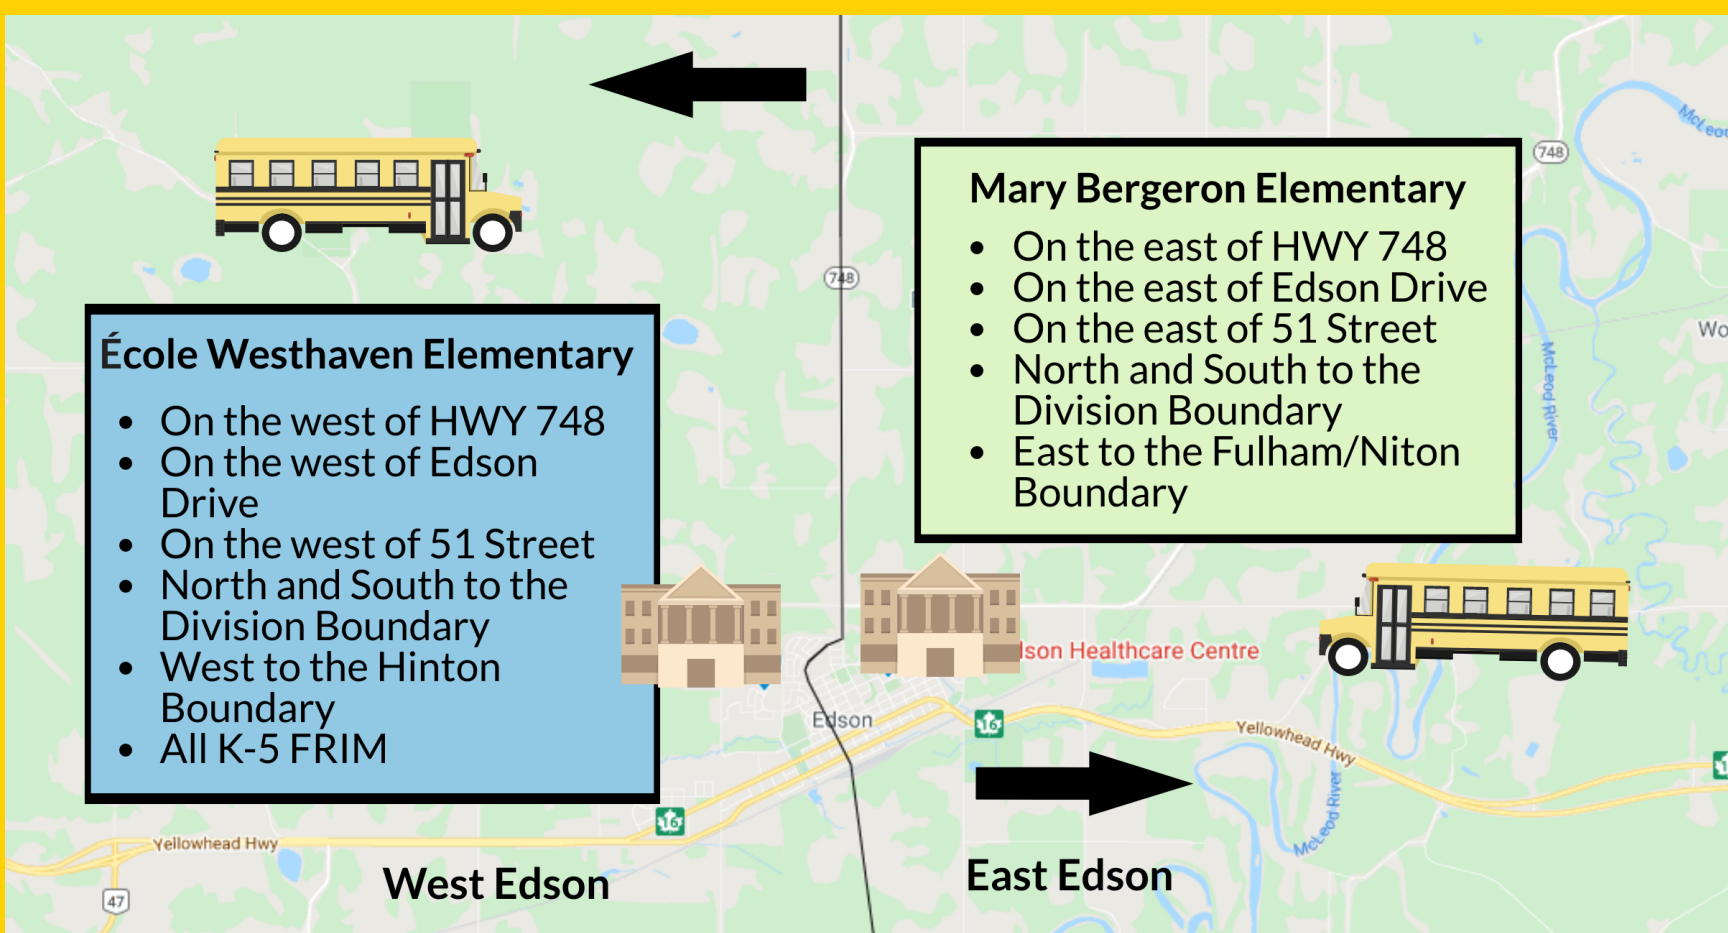

École Westhaven Elementary

- On the west of HWY 748
- On the west of Edson Drive
- On the west of 51 Street
- North and South to the Division Boundary
- West to the Hinton Boundary
- All K-5 FRIM

Mary Bergeron Elementary

- On the east of HWY 748
- On the east of Edson Drive
- On the east of 51 Street
- North and South to the Division Boundary
- East to the Fulham/Niton Boundary

Designated Edson Elementary for Eligible Transportation Services - Boundary Update for 2022/2023

- Beginning September 2022, the designated school for the transportation of all FRIM K-5 students, and K-5 students residing in the west half of Edson and the rural areas west of Edson is École Westhaven Elementary School.
- Mary Bergeron Elementary is the designated school for the transportation of all K-5 students living in the east side of Edson and the rural areas east of Edson.

At the Public Board Meeting on January 26, 2022, the Board of Trustees approved an update to the Edson Elementary Transportation boundary. Please note that the boundary was updated:

- based on parent feedback to resolve an unequal attendance boundary not completed with the closure of Evergreen Elementary in 2017
- to allow for a more fair population distribution between the elementary schools which may address future programs and classroom space concerns
- to ensure that a student's designated school is the one closest to their primary residence
- to align with the provincial funding received for eligible transportation based on the Student Transportation Regulation requirements for designated schools, and
- please note, that parents do **not** have to change schools.