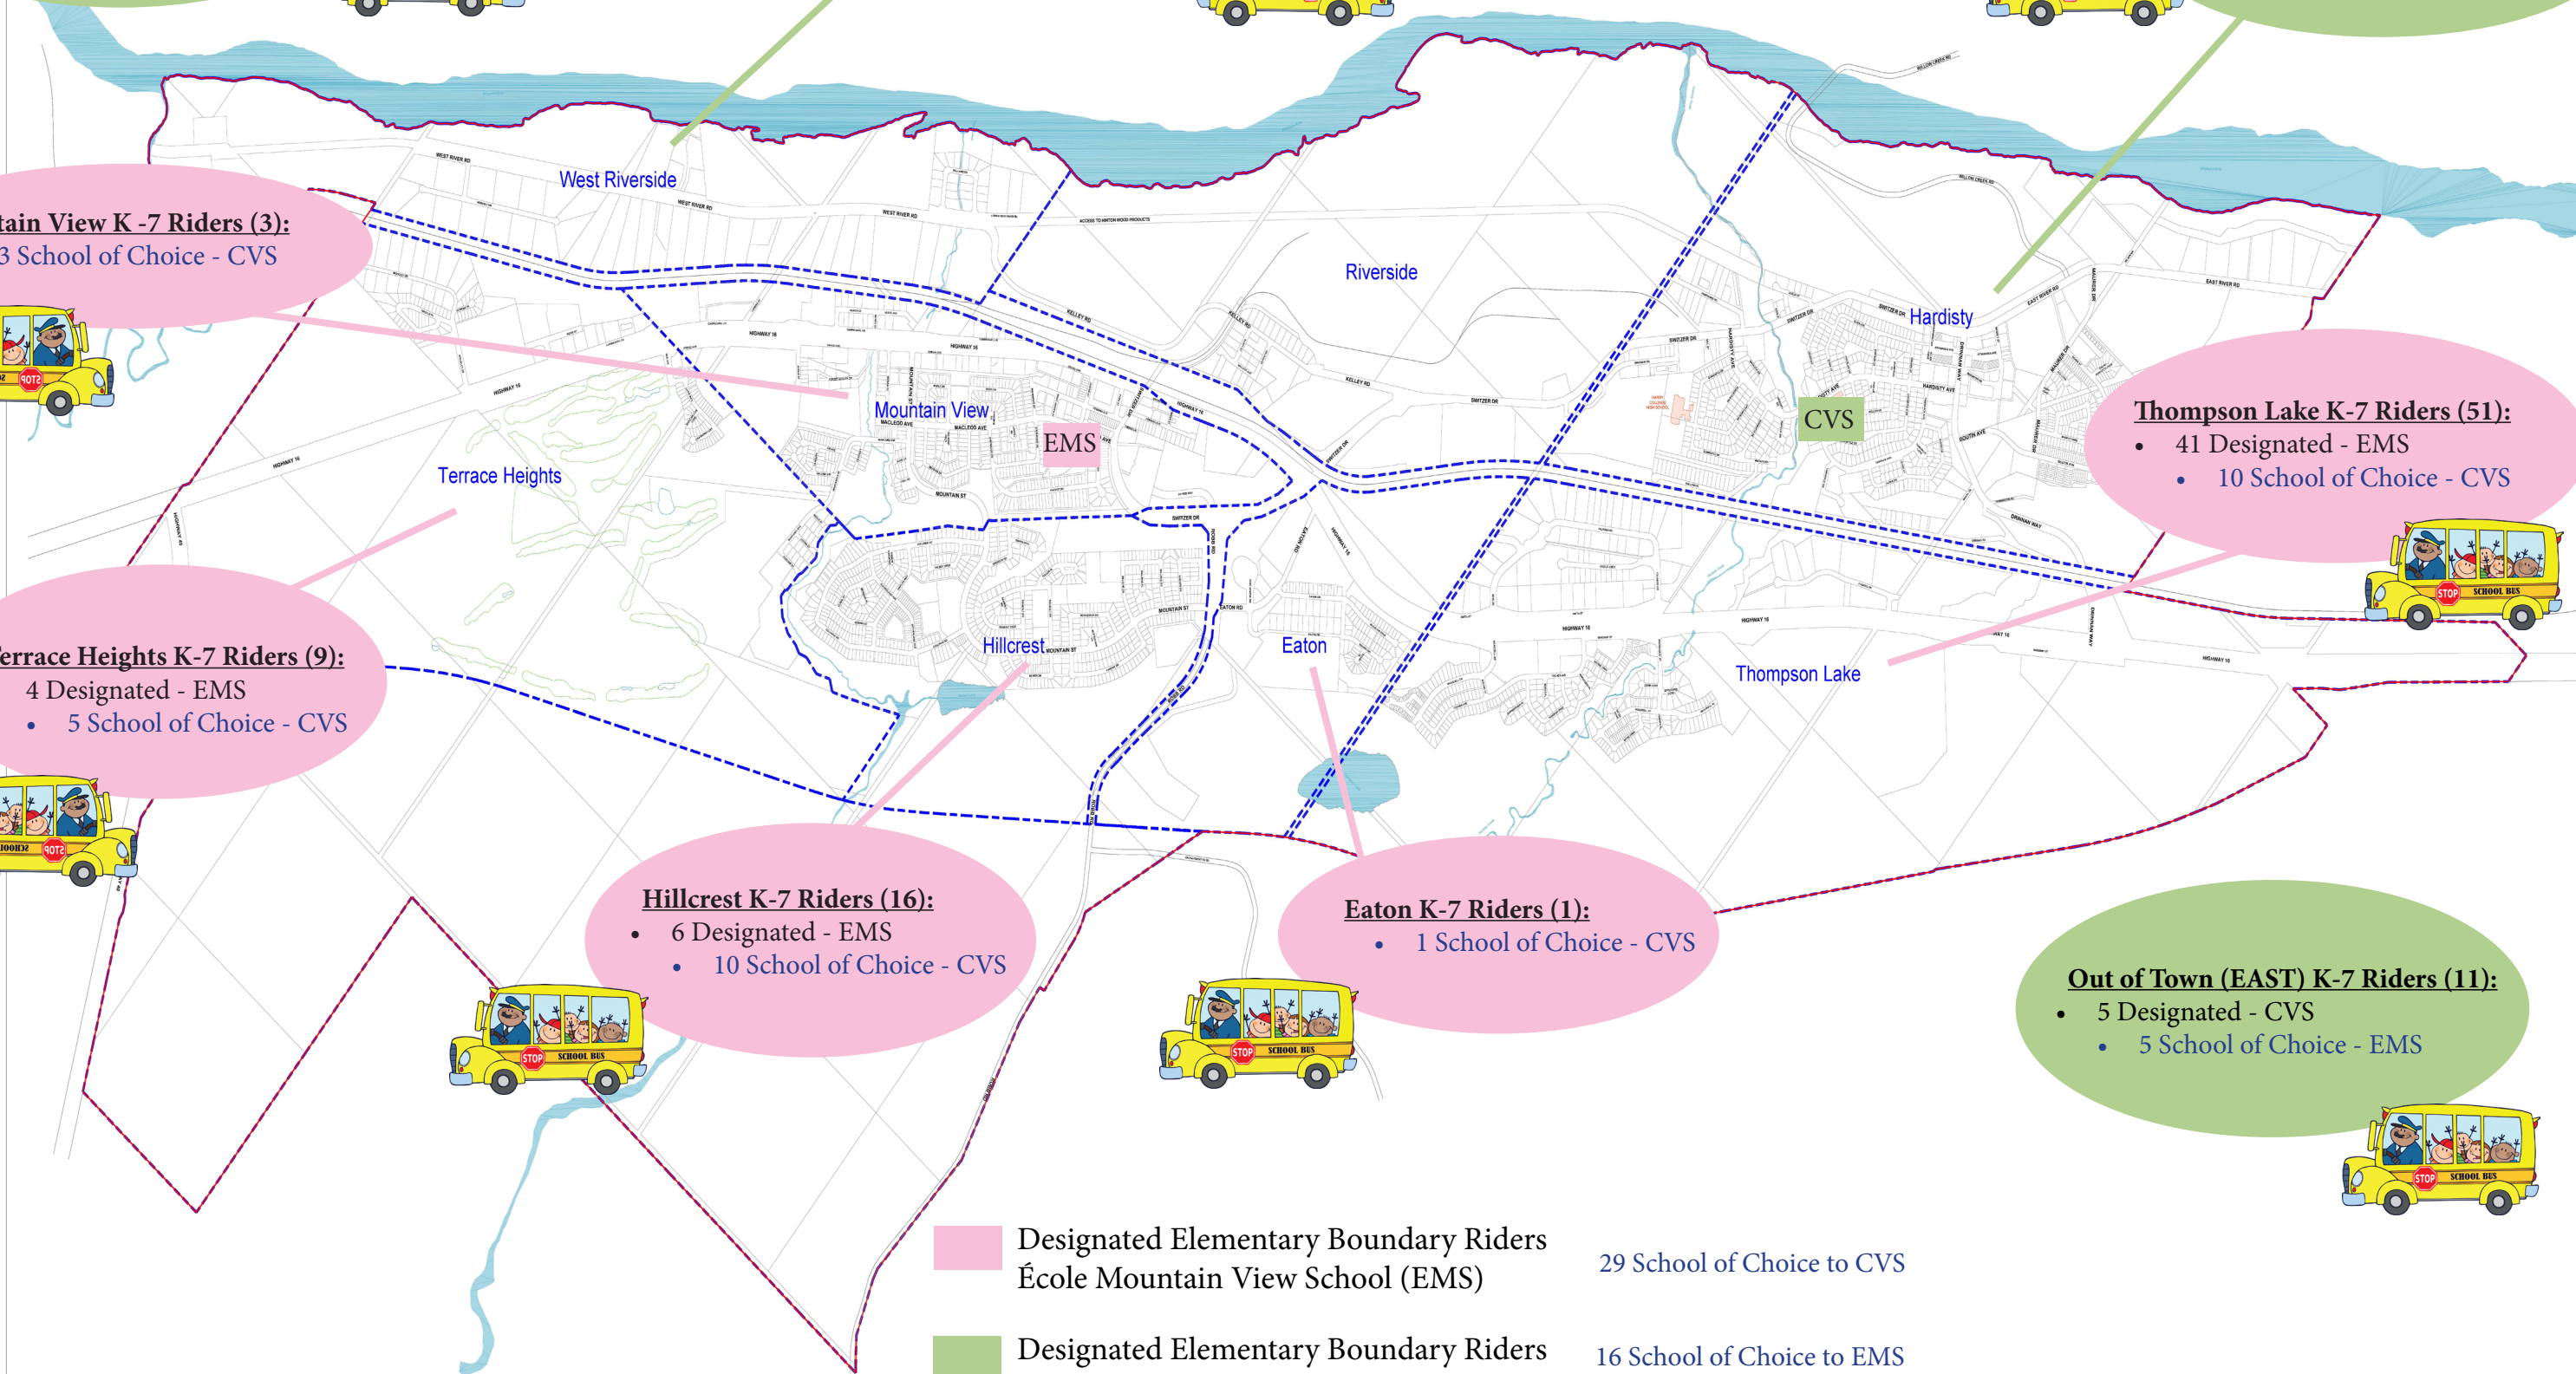

**Out of Town (WEST) K-7 Riders (35):**

- 24 Designated - CVS
- 2 School of Choice - EMS

**West Riverside K-7 Riders (1):**

- 1 Designated - CVS

**Hardisty K-7 Riders (9):**

- 9 School of Choice - EMS

**Mountain View K-7 Riders (3):**

- 3 School of Choice - CVS

**Thompson Lake K-7 Riders (51):**

- 41 Designated - EMS
- 10 School of Choice - CVS

**Terrace Heights K-7 Riders (9):**

- 4 Designated - EMS
- 5 School of Choice - CVS

**Hillcrest K-7 Riders (16):**

- 6 Designated - EMS
- 10 School of Choice - CVS

**Eaton K-7 Riders (1):**

- 1 School of Choice - CVS

**Out of Town (EAST) K-7 Riders (11):**

- 5 Designated - CVS
- 5 School of Choice - EMS

Designated Elementary Boundary Riders  
 École Mountain View School (EMS)      29 School of Choice to CVS

Designated Elementary Boundary Riders  
 Crescent Valley School (CVS)      16 School of Choice to EMS

**Note: Data as of November 7, 2022**  
 ~ Does not include ineligible (under 2.4 kms from designated school)  
 or French Immersion riders