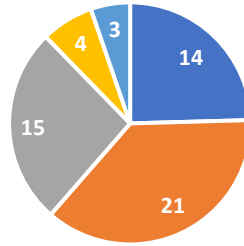

In-person Community Representation: May 14th, Wildwood

■ Fulham ■ Niton ■ Wildwood ■ Evansburg ■ Edson

Fulham Constituent Responses to Change Options

Conclusion: The majority of Fulham constituents have indicated their first preference is **no change** to their attendance area and location within the Edson area electoral ward. Additionally, Fulham constituents living within the Fulham attendance area wish to see the continuation of the school of choice bus service option to attend a school in Edson.

Lobstick Constituent Responses to Change Options

Conclusion: The majority of Lobstick constituents have indicated their first preference is **no change** to the attendance areas for Niton and Grand Trunk schools, and the elimination of the high school overlap area west of Chip Lake.