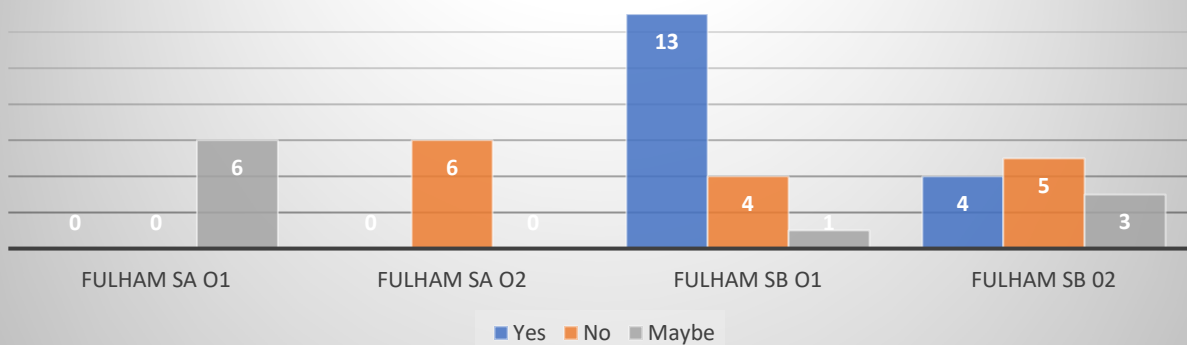

In-person Community Representation: May 14th, Wildwood

■ Fulham ■ Niton ■ Wildwood ■ Evansburg ■ Edson

Fulham Constituent Responses to Change Options

Conclusion: The majority of Fulham constituents have indicated their first preference is **no change** to their attendance area and location within the Edson area electoral ward. Additionally, Fulham constituents living within the Fulham attendance area wish to see the continuation of the school of choice bus service option to attend a school in Edson.

Lobstick Constituent Responses to Change Options

Conclusion: The majority of Lobstick constituents have indicated their first preference is **no change** to the attendance areas for Niton and Grand Trunk schools, and the elimination of the high school overlap area west of Chip Lake.