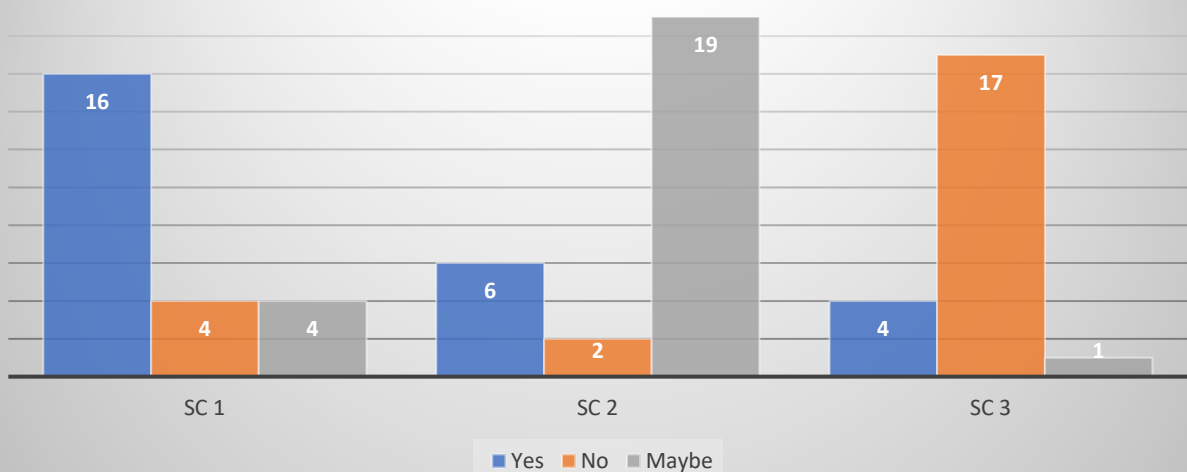

In-person Community Representation: May 14th, Wildwood

■ Fulham ■ Niton ■ Wildwood ■ Evansburg ■ Edson

Fulham Constituent Responses to Change Options

Conclusion: The majority of Fulham constituents have indicated their first preference is **no change** to their attendance area and location within the Edson area electoral ward. Additionally, Fulham constituents living within the Fulham attendance area wish to see the continuation of the school of choice bus service option to attend a school in Edson.

Lobstick Constituent Responses to Change Options

Conclusion: The majority of Lobstick constituents have indicated their first preference is **no change** to the attendance areas for Niton and Grand Trunk schools, and the elimination of the high school overlap area west of Chip Lake.