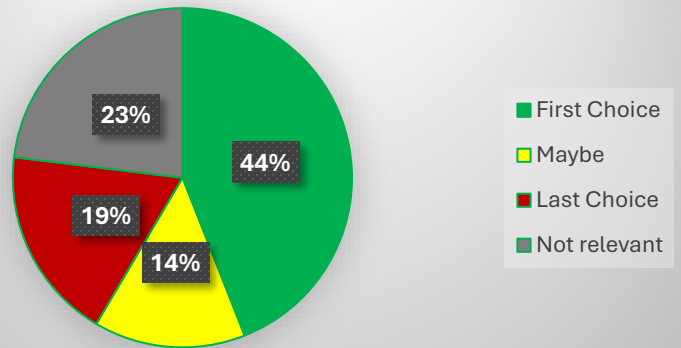

Online Survey Results Summary

Reported Community Connection

Lobstick Conclusion: The majority of respondents do not want to see a change in the Lobstick schools' current attendance areas.

Respondents want the SoC bus service into Edson to continue.

Lobstick Respondants Majority - No Change; Eliminate the Overlap

Fulham Respondants Majority - No Change

Fulham Conclusion: The majority of respondents do not want to see a change to Fulham's current attendance area, and they wish to see the SoC bus service option into Edson maintained.