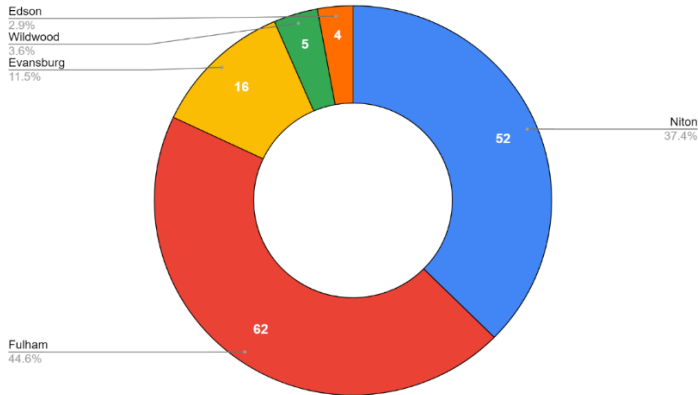

Online Survey Results Summary

Reported Community Connection

Lobstick Conclusion: The majority of respondents do not want to see a change in the Lobstick schools' current attendance areas.

Respondents want the SoC bus service into Edson to continue.

Lobstick Respondants Majority - No Change; Eliminate the Overlap

Fulham Respondants Majority - No Change

Fulham Conclusion: The majority of respondents do not want to see a change to Fulham's current attendance area, and they wish to see the SoC bus service option into Edson maintained.