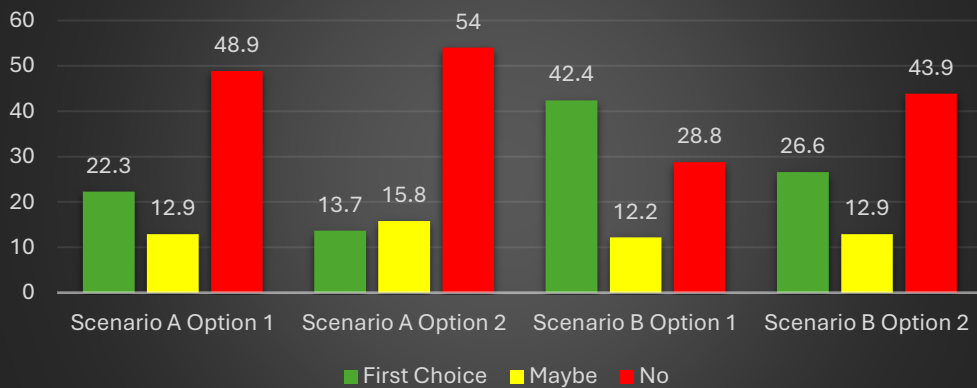

Online Survey Results Summary

Reported Community Connection

Lobstick Conclusion: The majority of respondents do not want to see a change in the Lobstick schools' current attendance areas.

Respondents want the SoC bus service into Edson to continue.

Lobstick Respondants Majority - No Change; Eliminate the Overlap

Fulham Respondants Majority - No Change

Fulham Conclusion: The majority of respondents do not want to see a change to Fulham's current attendance area, and they wish to see the SoC bus service option into Edson maintained.