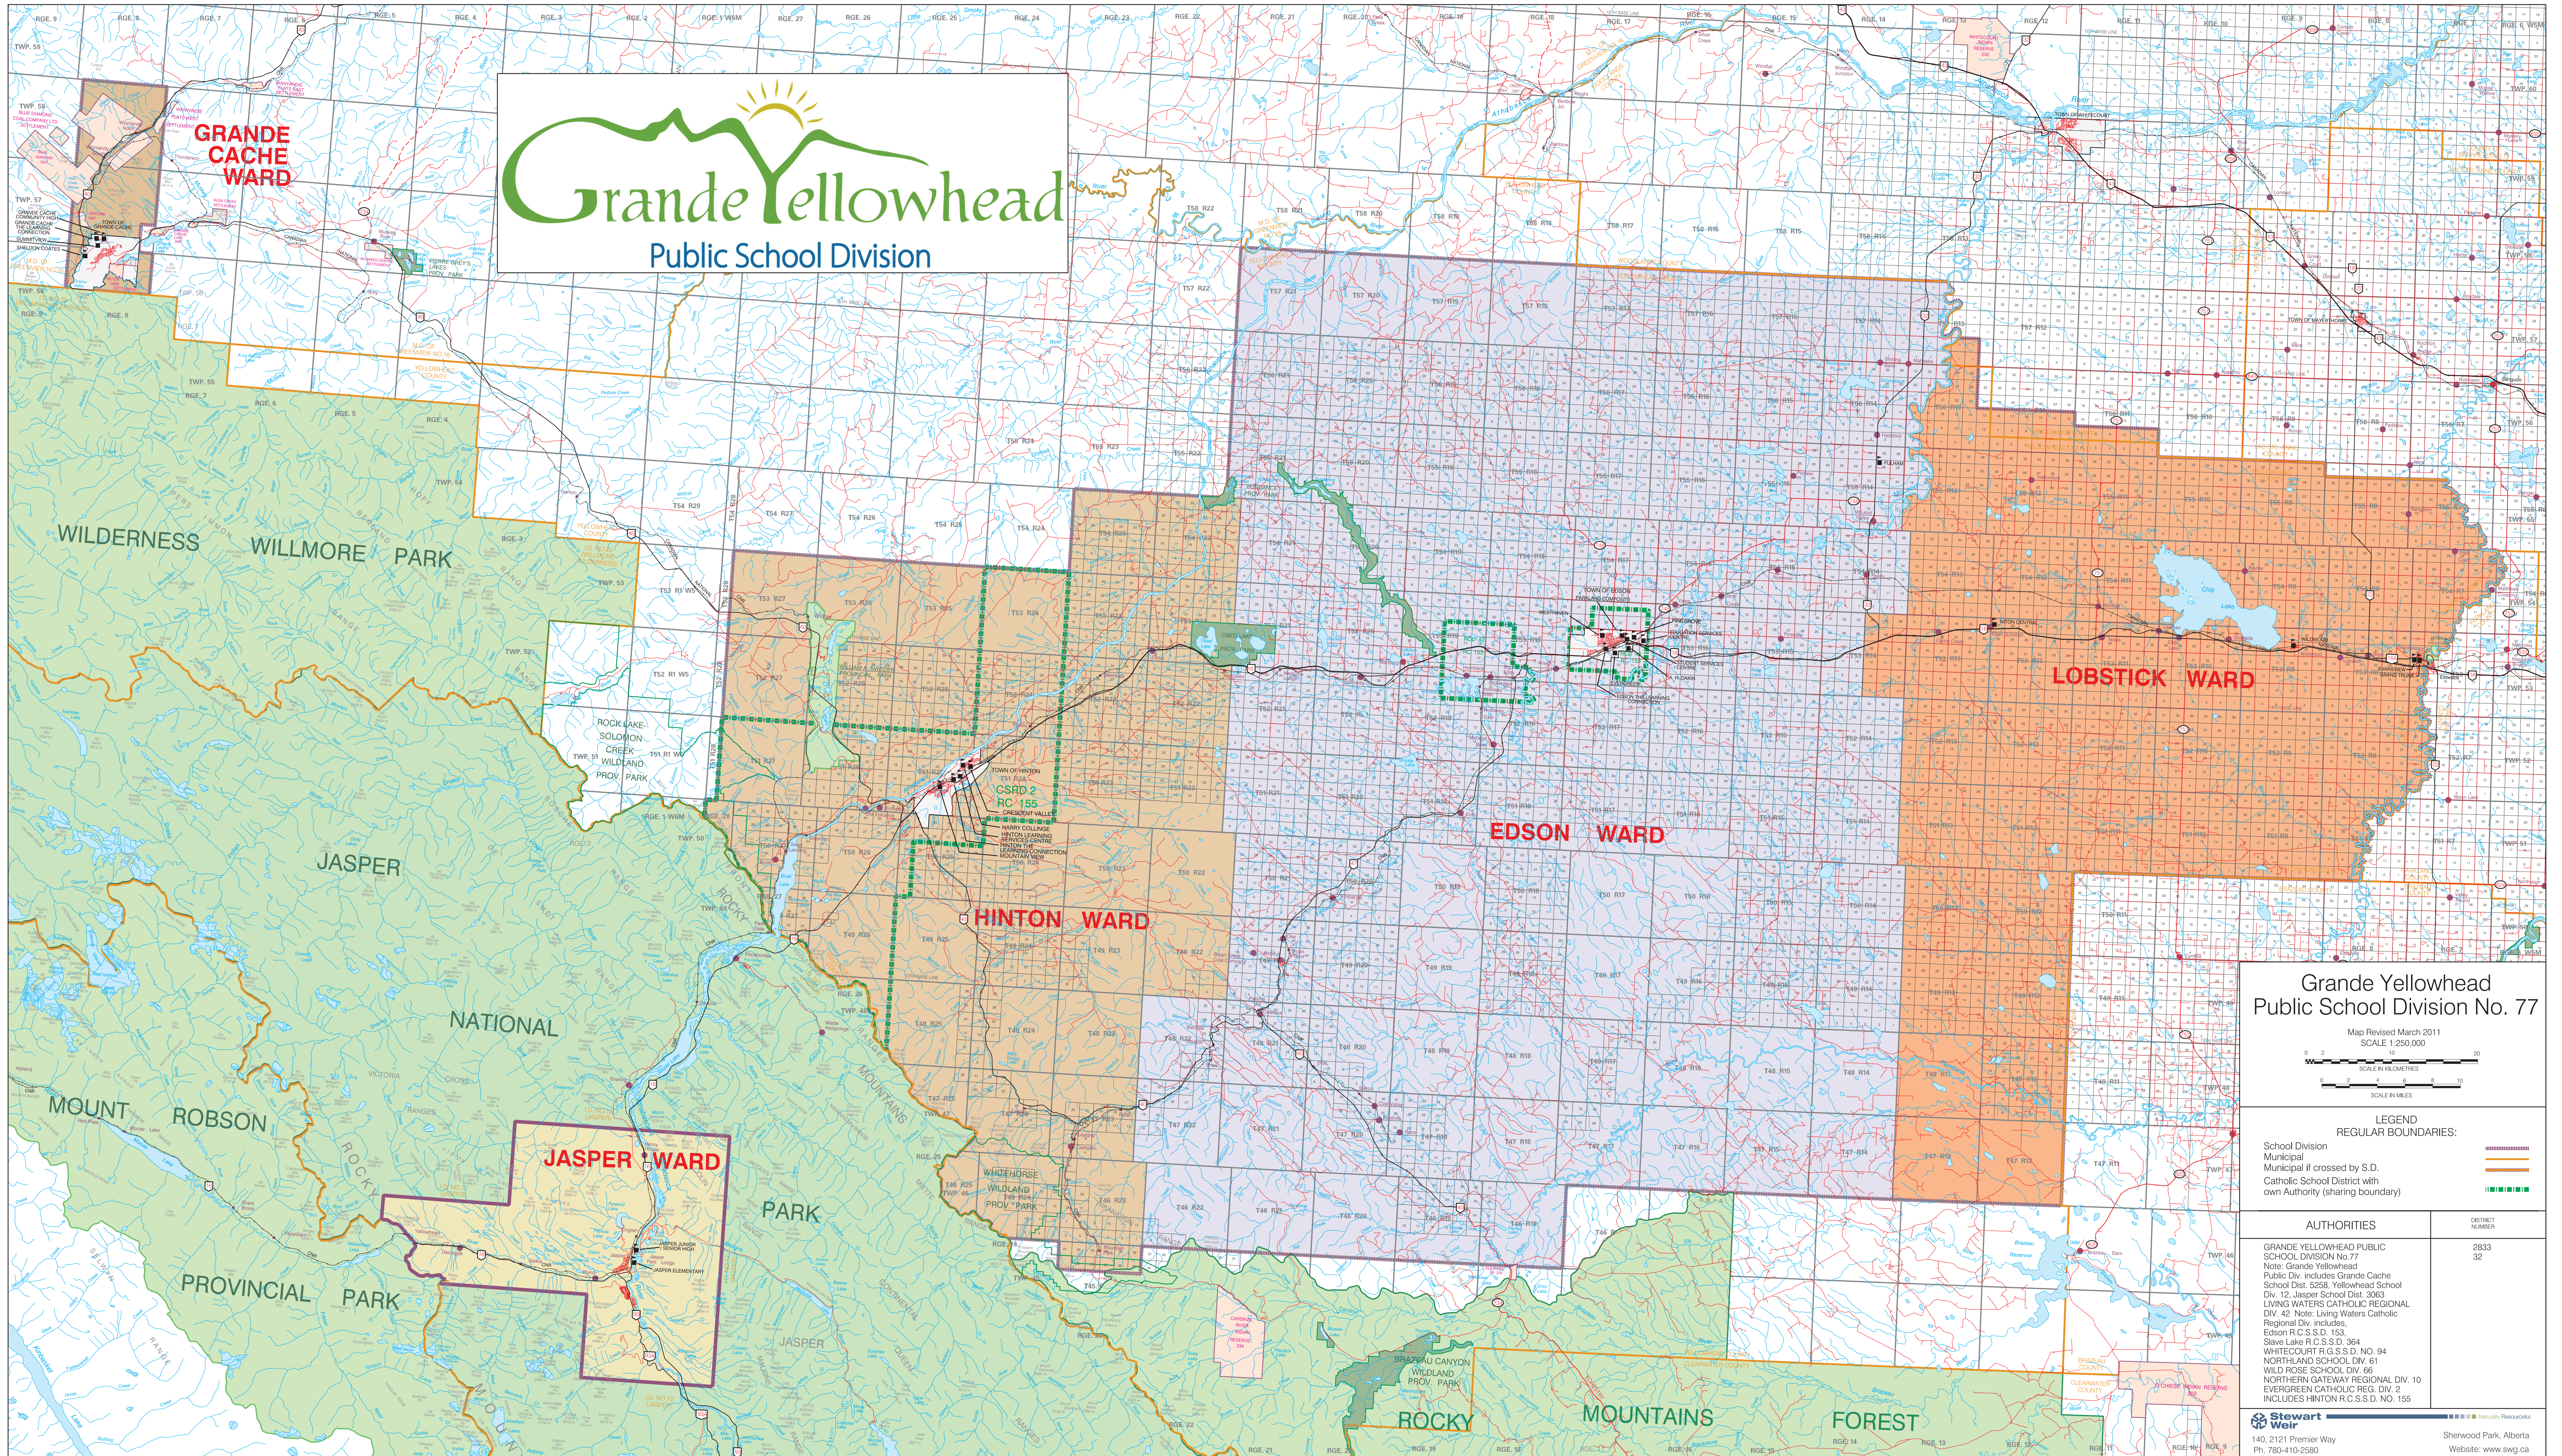

Grande Yellowhead

Public School Division

Grande Yellowhead Public School Division No. 77
 Map Revised March 2011
 SCALE 1:250,000

0 2 4 6 8 10 12 14 16 18 20
 SCALE IN KILOMETRES

0 2 4 6 8 10
 SCALE IN MILES

LEGEND
REGULAR BOUNDARIES:

- School Division (dashed line)
- Municipal (solid line)
- Municipal if crossed by S.D. (dotted line)
- Catholic School District with own Authority (sharing boundary) (dashed line)

AUTHORITIES	DISTRICT NUMBER
GRANDE YELLOWHEAD PUBLIC SCHOOL DIVISION No. 77 Note: Grande Yellowhead Public Div. includes Grande Cache School Dist. 5258, Yellowhead School Div. 12, Jasper School Dist. 3083 LIVING WATERS CATHOLIC REGIONAL DIV. 42 Note: Living Waters Catholic Regional Div. includes: Edson R.C.S.S.D. 153, Slave Lake R.C.S.S.D. 364	2833 32
WHITECOURT R.C.S.S.D. NO. 94 NORTHLAND SCHOOL DIV. 61 WILD ROSE SCHOOL DIV. 66 NORTHERN GATEWAY REGIONAL DIV. 10 EVERGREEN CATHOLIC REG. DIV. 2 INCLUDES HINTON R.C.S.S.D. NO. 155	